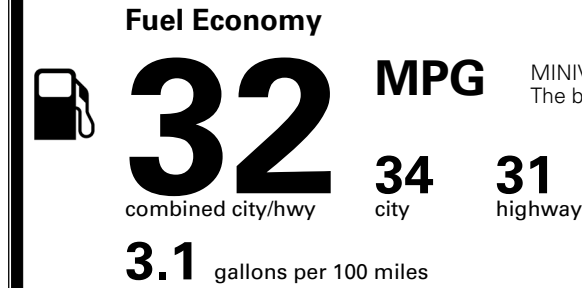

\$495.00
 \$2,500.00
 Included
 \$285.00

MSRP INCLUDING OPTIONS

\$ 56,370.00

INLAND FREIGHT AND HANDLING

\$ 1,495.00

TOTAL MANUFACTURER'S SUGGESTED RETAIL PRICE ▶

\$ 57,865.00

TOTAL ADDITIONAL WEIGHT: 10.1

EPA DOT Fuel Economy and Environment

Gasoline Vehicle

MINIVANS range from 20 to 83 MPG. The best vehicle rates 146 MPGe.

You save \$750
 in fuel costs over 5 years compared to the average new vehicle.

Annual fuel cost
\$1,550