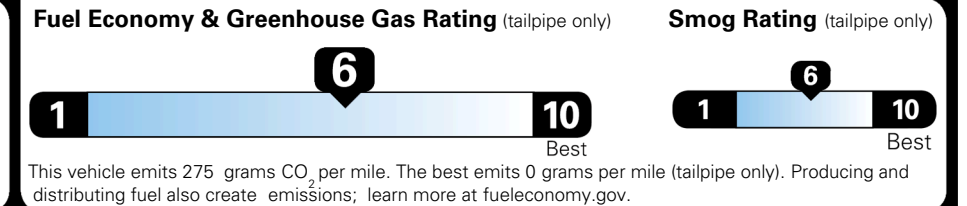

EPA DOT Fuel Economy and Environment

Gasoline Vehicle

MINIVANS range from 20 to 83 MPG. The best vehicle rates 146 MPGe.

You save \$750
 in fuel costs over 5 years compared to the average new vehicle.

Annual fuel cost
\$1,550