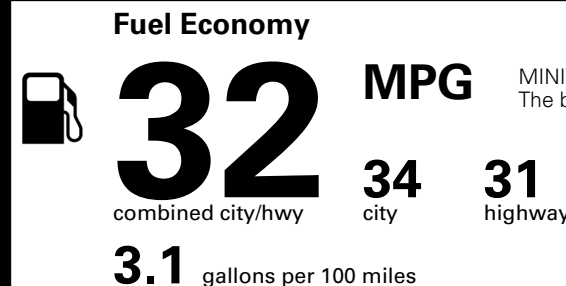

\$495.00
 \$1,000.00

 \$315.00
 \$400.00
 \$160.00

MSRP INCLUDING OPTIONS

\$ 50,860.00

INLAND FREIGHT AND HANDLING

\$ 1,545.00

TOTAL MANUFACTURER'S SUGGESTED RETAIL PRICE ▶

\$ 52,405.00

TOTAL ADDITIONAL WEIGHT: 12.6

EPA DOT Fuel Economy and Environment

Gasoline Vehicle

MINIVANS range from 20 to 83 MPG.
 The best vehicle rates 146 MPGe.

You save \$750
 in fuel costs
 over 5 years
 compared to the
 average new vehicle.