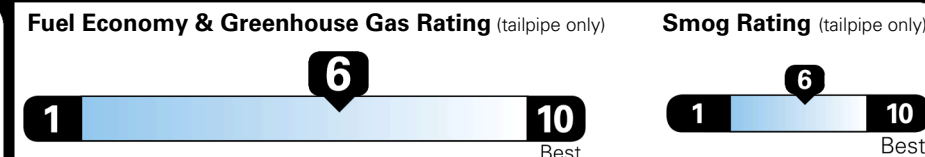

This vehicle emits 275 grams CO₂ per mile. The best emits 0 grams per mile (tailpipe only). Producing and distributing fuel also create emissions; learn more at fueleconomy.gov.

Actual results will vary for many reasons, including driving conditions and how you drive and maintain your vehicle. The average new vehicle gets 29 MPG and costs $8,500 to fuel over 5 years. Cost estimates are based on 15,000 miles per year at $ 3.30 per gallon. MPGe is miles per gasoline gallon equivalent. Vehicle emissions are a significant cause of climate change and smog.

fueleconomy.gov

Calculate personalized estimates and compare vehicles

Smartphone QR Code™

GOVERNMENT 5-STAR SAFETY RATINGS

Overall Vehicle Score		Not Rated
Based on the combined rating of frontal, side and rollover. Should ONLY be compared to other vehicles of similar size and weight.		
Frontal	Driver	★ ★ ★ ★ ★
Crash	Passenger	★ ★ ★ ★
Based on the risk of injury in a frontal impact. Should ONLY be compared to other vehicles of similar size and weight.		
Side	Front seat	Not Rated
Crash	Rear seat	Not Rated
Star ratings based on the risk of injury in a side impact.		
Rollover		★ ★ ★ ★
Star ratings based on the risk of rollover in a single-vehicle crash.		

Star ratings range from 1 to 5 stars (★★★★★) with 5 being the highest.
Source: National Highway Traffic Safety Administration (NHTSA).
www.safercar.gov or 1-888-327-4236

Manufacturer's suggested retail price includes Manufacturer's recommended pre-delivery service. License and title fees, state and local taxes and other dealer installed options and accessories are not included in the manufacturer's suggested retail price.

PARTS CONTENT INFORMATION

FOR VEHICLES IN THIS CAR LINE U.S./CANADIAN
PARTS CONTENT: 2 %

MAJOR SOURCES OF FOREIGN PARTS:
KOREA: 90%

NOTE: PARTS CONTENT DOES NOT INCLUDE FINAL ASSEMBLY, DISTRIBUTION, OR OTHER NON-PARTS COSTS.

FOR THIS VEHICLE
FINAL ASSEMBLY POINT:
GWANGMYEONG, KOREA

COUNTRY OF ORIGIN
ENGINE (MOTOR):

KOREA

TRANSMISSION:

KOREA

*Additional terms and conditions apply.

**Kia Connect may be currently unavailable for some Model Year 2022 and newer vehicles sold or purchased in Massachusetts; please see owners.kia.com for more information.

NOTE: When you purchase this vehicle, Kia America, Inc. collects personal information you provide to the dealership. For information on our collection and use of personal information and your rights, please see our Privacy Policy on www.kia.com.