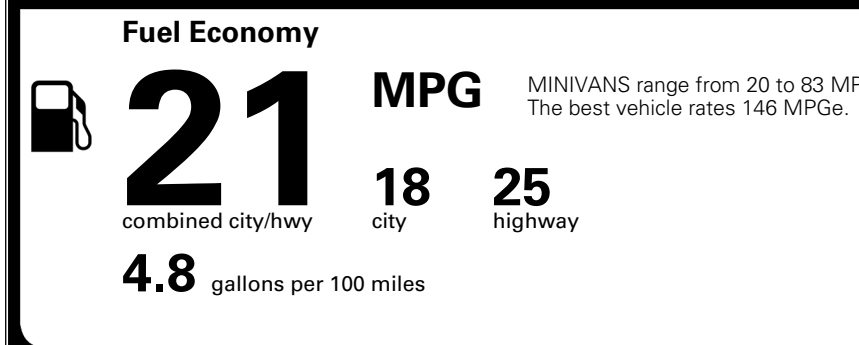

MSRP INCLUDING OPTIONS \$ 48,830.00

INLAND FREIGHT AND HANDLING \$ 1,545.00

TOTAL MANUFACTURER'S SUGGESTED RETAIL PRICE ▶ \$ 50,375.00

TOTAL ADDITIONAL WEIGHT: 13.9

EPA DOT Fuel Economy and Environment

Gasoline Vehicle