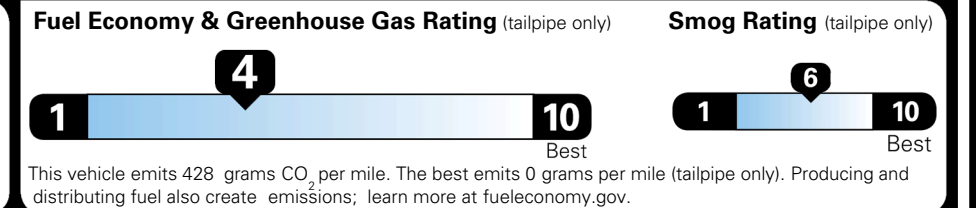

\$ 52,430.00

\$ 1,545.00

\$ 53,975.00

EPA DOT Fuel Economy and Environment

Gasoline Vehicle

You spend \$3,250 more in fuel costs over 5 years
 compared to the average new vehicle.

Annual fuel cost \$2,350

Actual results will vary for many reasons, including driving conditions and how you drive and maintain your vehicle. The average new vehicle gets 29 MPG and costs \$8,500 to fuel over 5 years. Cost estimates are based on 15,000 miles per year at \$ 3.30 per gallon. MPGe is miles per gasoline gallon equivalent. Vehicle emissions are a significant cause of climate change and smog.