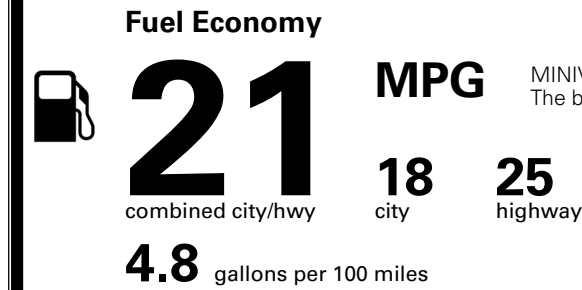

\$ 52,430.00

\$ 1,545.00

\$ 53,975.00

EPA DOT Fuel Economy and Environment

Gasoline Vehicle

You spend \$3,250 more in fuel costs over 5 years
 compared to the average new vehicle.

Annual fuel cost \$2,350

Actual results will vary for many reasons, including driving conditions and how you drive and maintain your vehicle. The average new vehicle gets 29 MPG and costs \$8,500 to fuel over 5 years. Cost estimates are based on 15,000 miles per year at \$ 3.30 per gallon. MPGe is miles per gasoline gallon equivalent. Vehicle emissions are a significant cause of climate change and smog.