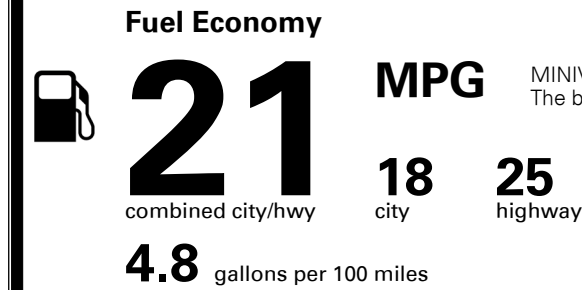

\$495.00
 Included

 \$285.00
 \$80.00

MSRP INCLUDING OPTIONS

\$ 51,950.00

INLAND FREIGHT AND HANDLING

\$ 1,495.00

TOTAL MANUFACTURER'S SUGGESTED RETAIL PRICE ▶

\$ 53,445.00

EPA DOT Fuel Economy and Environment

Gasoline Vehicle

MINIVANS range from 20 to 83 MPG. The best vehicle rates 146 MPGe.

You spend
\$3,250
 more in fuel costs
 over 5 years
 compared to the
 average new vehicle.