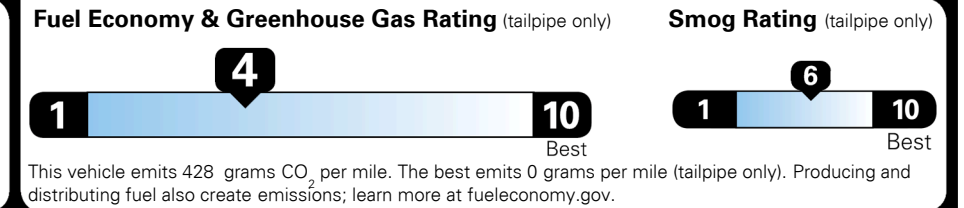

Actual results will vary for many reasons, including driving conditions and how you drive and maintain your vehicle. The average new vehicle gets 29 MPG and costs $8,500 to fuel over 5 years. Cost estimates are based on 15,000 miles per year at $ 3.30 per gallon. MPGe is miles per gasoline gallon equivalent. Vehicle emissions are a significant cause of climate change and smog.

fueleconomy.gov

Calculate personalized estimates and compare vehicles

GOVERNMENT 5-STAR SAFETY RATINGS

Overall Vehicle Score		Not Rated
Based on the combined rating of frontal, side and rollover. Should ONLY be compared to other vehicles of similar size and weight.		
Frontal	Driver	★★★★★
Crash	Passenger	★★★★
Based on the risk of injury in a frontal impact. Should ONLY be compared to other vehicles of similar size and weight.		
Side	Front seat	Not Rated
Crash	Rear seat	Not Rated
Star ratings based on the risk of injury in a side impact.		
Rollover		★★★★
Star ratings based on the risk of rollover in a single-vehicle crash.		

Star ratings range from 1 to 5 stars (★★★★★) with 5 being the highest.
Source: National Highway Traffic Safety Administration (NHTSA).
www.safercar.gov or 1-888-327-4236

Manufacturer's suggested retail price includes Manufacturer's recommended pre-delivery service. License and title fees, state and local taxes and other dealer installed options and accessories are not included in the manufacturer's suggested retail price.

PARTS CONTENT INFORMATION

FOR VEHICLES IN THIS CAR LINE U.S./CANADIAN PARTS CONTENT: 2 %

MAJOR SOURCES OF FOREIGN PARTS: KOREA: 95%

NOTE: PARTS CONTENT DOES NOT INCLUDE FINAL ASSEMBLY, DISTRIBUTION, OR OTHER NON-PARTS COSTS.

FOR THIS VEHICLE FINAL ASSEMBLY POINT: GWANGMYEONG, KOREA

COUNTRY OF ORIGIN ENGINE (MOTOR):

KOREA

TRANSMISSION:

KOREA