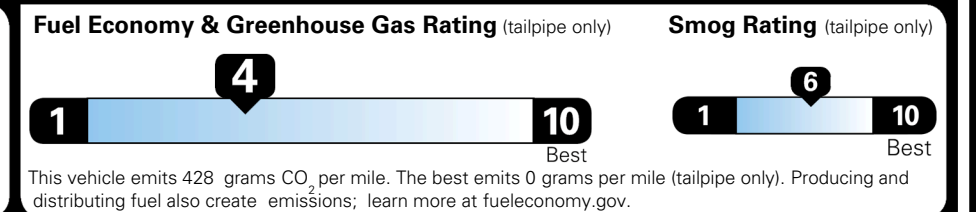

\$ 52,430.00

\$ 1,545.00

\$ 53,975.00

EPA DOT Fuel Economy and Environment

Gasoline Vehicle

You spend
\$3,250
 more in fuel costs
 over 5 years
 compared to the
 average new vehicle.

Annual fuel cost
\$2,350