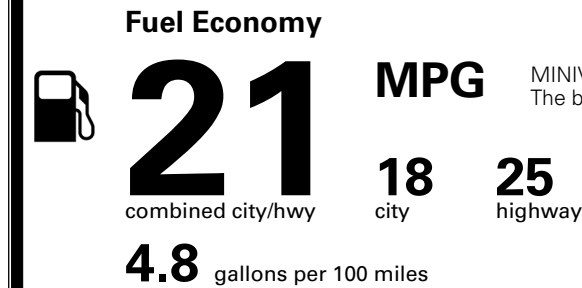

\$ 52,430.00

\$ 1,545.00

\$ 53,975.00

EPA DOT Fuel Economy and Environment

Gasoline Vehicle

You spend
\$3,250
 more in fuel costs
 over 5 years
 compared to the
 average new vehicle.

Annual fuel cost
\$2,350