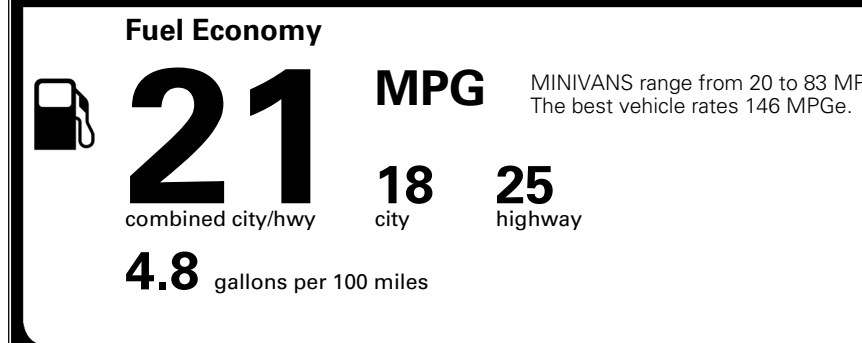

MSRP INCLUDING OPTIONS \$ 48,830.00

INLAND FREIGHT AND HANDLING \$ 1,545.00

TOTAL MANUFACTURER'S SUGGESTED RETAIL PRICE ▶ \$ 50,375.00

TOTAL ADDITIONAL WEIGHT: 13.9

EPA DOT Fuel Economy and Environment

Gasoline Vehicle