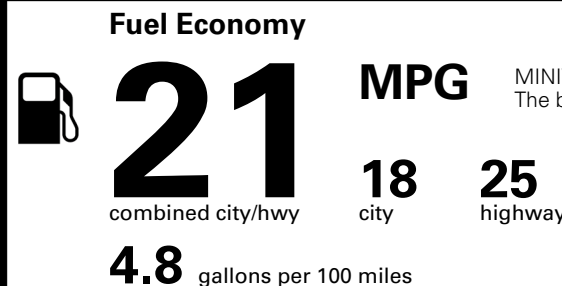

MSRP INCLUDING OPTIONS \$ 48,830.00

INLAND FREIGHT AND HANDLING \$ 1,545.00

TOTAL MANUFACTURER'S SUGGESTED RETAIL PRICE ▶ \$ 50,375.00

TOTAL ADDITIONAL WEIGHT: 13.9

EPA DOT Fuel Economy and Environment

Gasoline Vehicle