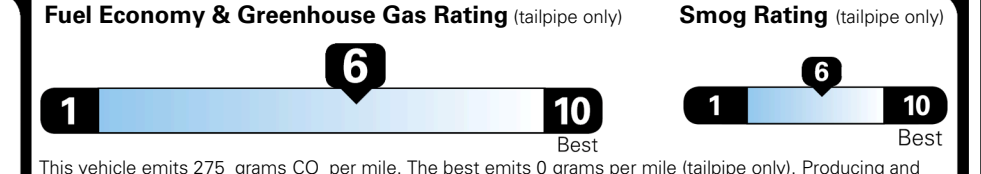

\$495.00
 \$120.00
 \$400.00
 \$285.00

MSRP INCLUDING OPTIONS

\$ 44,890.00

INLAND FREIGHT AND HANDLING

\$ 1,545.00

TOTAL MANUFACTURER'S SUGGESTED RETAIL PRICE ▶

\$ 46,435.00

TOTAL ADDITIONAL WEIGHT: 23.7

EPA DOT Fuel Economy and Environment

Gasoline Vehicle

You save \$750
 in fuel costs over 5 years compared to the average new vehicle.

Annual fuel cost
\$1,550

Actual results will vary for many reasons, including driving conditions and how you drive and maintain your vehicle. The average new vehicle gets 29 MPG and costs \$8,500 to fuel over 5 years. Cost estimates are based on 15,000 miles per year at \$ 3.30 per gallon. MPGe is miles per gasoline gallon equivalent. Vehicle emissions are a significant cause of climate change and smog.