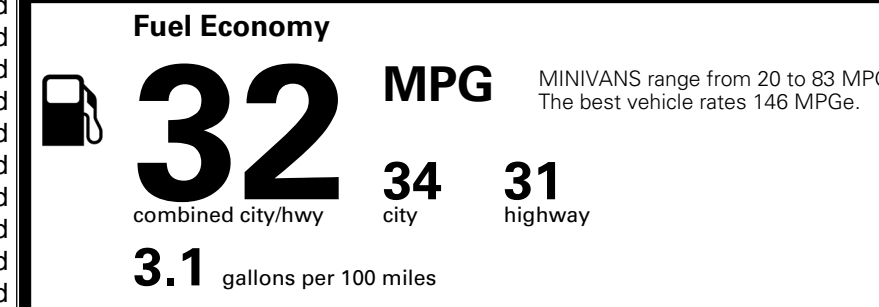

\$495.00
 \$120.00
 \$400.00
 \$285.00

MSRP INCLUDING OPTIONS

\$ 44,890.00

INLAND FREIGHT AND HANDLING

\$ 1,545.00

TOTAL MANUFACTURER'S SUGGESTED RETAIL PRICE ▶

\$ 46,435.00

TOTAL ADDITIONAL WEIGHT: 23.7

EPA DOT Fuel Economy and Environment

Gasoline Vehicle

You save \$750
 in fuel costs over 5 years compared to the average new vehicle.

Annual fuel cost
\$1,550

Actual results will vary for many reasons, including driving conditions and how you drive and maintain your vehicle. The average new vehicle gets 29 MPG and costs \$8,500 to fuel over 5 years. Cost estimates are based on 15,000 miles per year at \$ 3.30 per gallon. MPGe is miles per gasoline gallon equivalent. Vehicle emissions are a significant cause of climate change and smog.