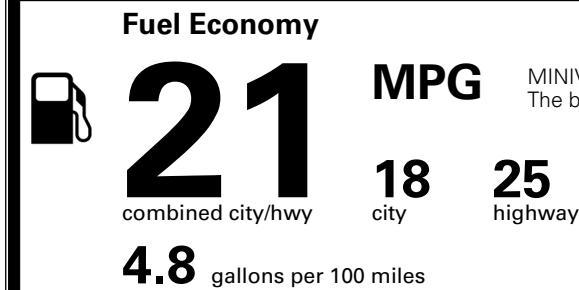

EPA DOT Fuel Economy and Environment

Gasoline Vehicle

MINIVANS range from 20 to 83 MPG. The best vehicle rates 146 MPGe.

You spend **$3,250** more in fuel costs over 5 years compared to the average new vehicle.

Annual fuel cost **$2,350**