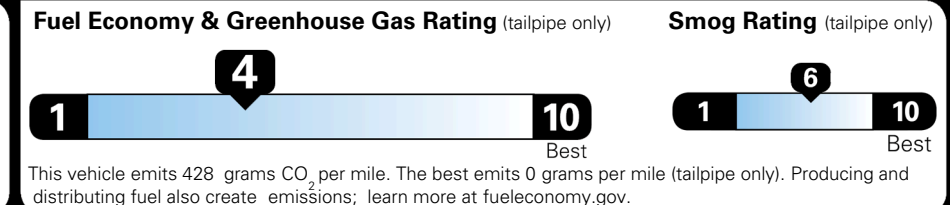

Actual results will vary for many reasons, including driving conditions and how you drive and maintain your vehicle. The average new vehicle gets 29 MPG and costs $8,500 to fuel over 5 years. Cost estimates are based on 15,000 miles per year at $ 3.30 per gallon. MPGe is miles per gasoline gallon equivalent. Vehicle emissions are a significant cause of climate change and smog.

fueleconomy.gov

Calculate personalized estimates and compare vehicles

GOVERNMENT 5-STAR SAFETY RATINGS

Overall Vehicle Score	Not Rated
Based on the combined rating of frontal, side and rollover. Should ONLY be compared to other vehicles of similar size and weight.	
Frontal	Driver ★ ★ ★ ★ ★
Crash	Passenger ★ ★ ★ ★
Based on the risk of injury in a frontal impact. Should ONLY be compared to other vehicles of similar size and weight.	
Side	Front seat Not Rated
Crash	Rear seat Not Rated
Star ratings based on the risk of injury in a side impact.	
Rollover	★ ★ ★ ★
Star ratings based on the risk of rollover in a single-vehicle crash.	

Star ratings range from 1 to 5 stars (★★★★★) with 5 being the highest.
Source: National Highway Traffic Safety Administration (NHTSA).
www.safercar.gov or 1-888-327-4236

Manufacturer's suggested retail price includes Manufacturer's recommended pre-delivery service. License and title fees, state and local taxes and other dealer installed options and accessories are not included in the manufacturer's suggested retail price.

PARTS CONTENT INFORMATION

FOR VEHICLES IN THIS CAR LINE U.S./CANADIAN PARTS CONTENT: 2 %

MAJOR SOURCES OF FOREIGN PARTS: KOREA: 95%

NOTE: PARTS CONTENT DOES NOT INCLUDE FINAL ASSEMBLY, DISTRIBUTION, OR OTHER NON-PARTS COSTS.

FOR THIS VEHICLE FINAL ASSEMBLY POINT: GWANGMYEONG, KOREA

COUNTRY OF ORIGIN

ENGINE (MOTOR): KOREA
TRANSMISSION: KOREA