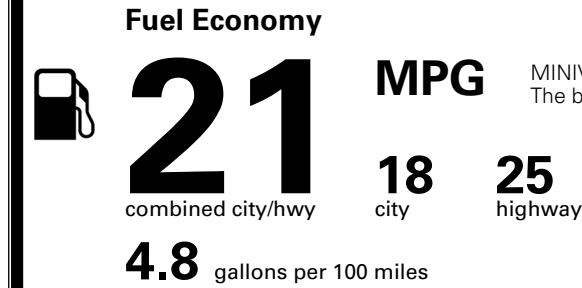

EPA DOT Fuel Economy and Environment

Gasoline Vehicle

MINIVANS range from 20 to 83 MPG. The best vehicle rates 146 MPGe.

You spend **$3,250** more in fuel costs over 5 years compared to the average new vehicle.

Annual fuel cost **$2,350**