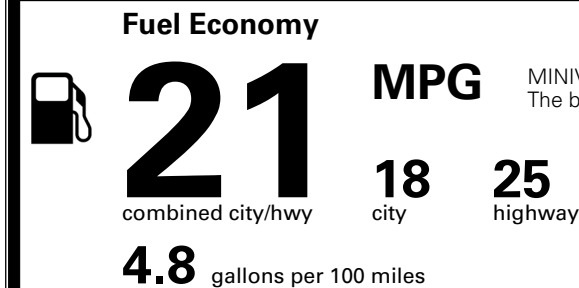

EPA DOT Fuel Economy and Environment

Gasoline Vehicle

MINIVANS range from 20 to 83 MPG. The best vehicle rates 146 MPGe.

You spend **$3,250** more in fuel costs over 5 years compared to the average new vehicle.

Annual fuel cost **$2,350**