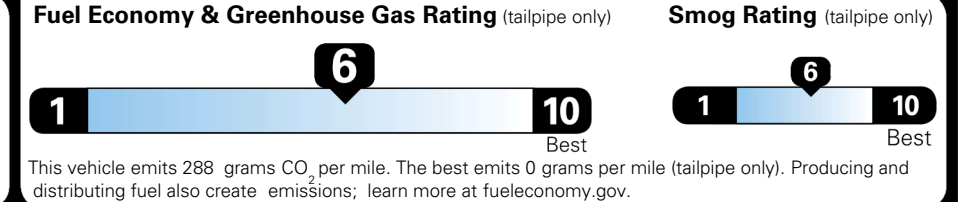

## EPA DOT Fuel Economy and Environment

Gasoline Vehicle

**You save \$500**  
 in fuel costs over 5 years compared to the average new vehicle.

**Annual fuel cost \$1,600**

Actual results will vary for many reasons, including driving conditions and how you drive and maintain your vehicle. The average new vehicle gets 29 MPG and costs \$8,500 to fuel over 5 years. Cost estimates are based on 15,000 miles per year at \$ 3.30 per gallon. MPGe is miles per gasoline gallon equivalent. Vehicle emissions are a significant cause of climate change and smog.