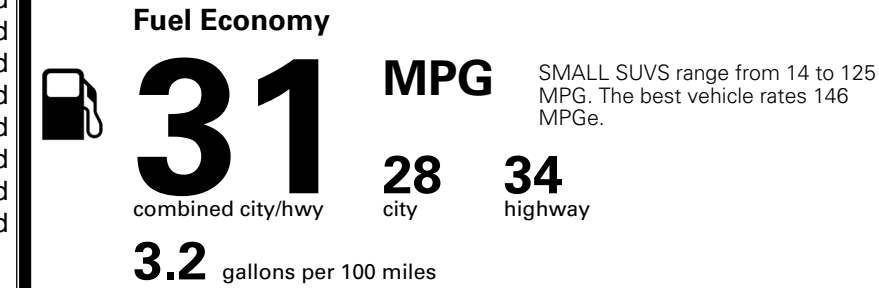

MANUFACTURER'S SUGGESTED RETAIL PRICE ▶

$ 26,490.00

COMPARE EX FWD FEATURES
Added to/in place of standard S FWD features
- 10.25" Instrument Display
- SynTex Seating Material
- Heated Front Seats
- Power Driver's Seat w/ Power Lumbar
- Dual Illuminated Vanity Mirrors
- Wireless Phone Charger
- Parking Distance Warning - Reverse

Included
Included
Included
Included
Included
Included
Included

ADDITIONAL INSTALLED EQUIPMENT:
(In addition to or in place of standard features)
EX Sunroof Package
- Power Sunroof with Sunshade
- 17" Gloss Black Alloy Wheels
Carpeted Floor Mats
Cargo Net, Floor Style
Cargo Tray, Reversible
Mud Guards

$800.00
$200.00
$60.00
$140.00
$155.00

MSRP INCLUDING OPTIONS

$ 27,845.00

INLAND FREIGHT AND HANDLING

$ 1,495.00

TOTAL MANUFACTURER'S SUGGESTED RETAIL PRICE ▶

$ 29,340.00

*Additional terms and conditions apply.
**Kia Connect may be currently unavailable for some Model Year 2022 and newer vehicles sold or purchased in Massachusetts; please see owners.kia.com for more information.
NOTE: When you purchase this vehicle, Kia America, Inc. collects personal information you provide to the dealership. For information on our collection and use of personal information and your rights, please see our Privacy Policy on www.kia.com.

TOTAL ADDITIONAL WEIGHT: 11.1

EPA DOT Fuel Economy and Environment

Gasoline Vehicle

You save $500
in fuel costs over 5 years compared to the average new vehicle.

Annual fuel cost $1,600