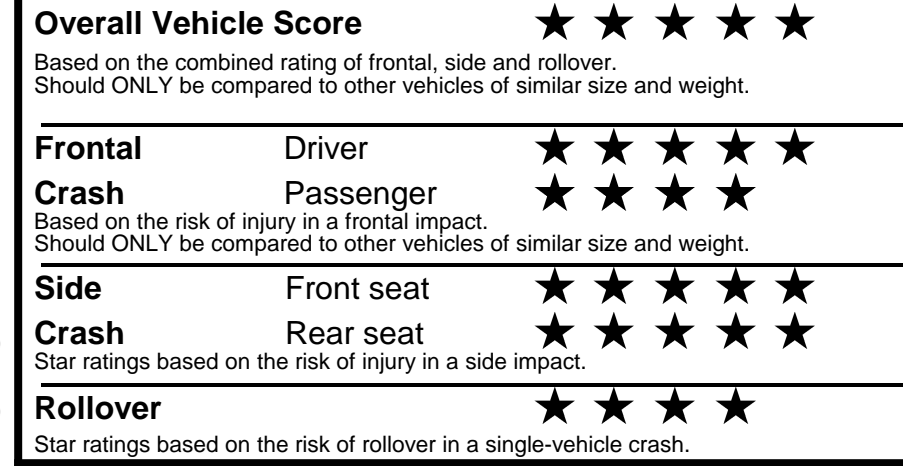

## GOVERNMENT 5-STAR SAFETY RATINGS

Star ratings range from 1 to 5 stars (★★★★★) with 5 being the highest.  
 Source: National Highway Traffic Safety Administration (NHTSA).  
[www.safercar.gov](http://www.safercar.gov) or 1-888-327-4236