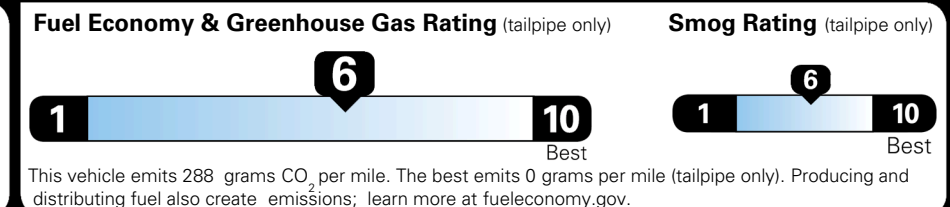

EPA DOT Fuel Economy and Environment

Gasoline Vehicle

You save \$500
 in fuel costs over 5 years compared to the average new vehicle.

Annual fuel cost \$1,600

Actual results will vary for many reasons, including driving conditions and how you drive and maintain your vehicle. The average new vehicle gets 29 MPG and costs \$8,500 to fuel over 5 years. Cost estimates are based on 15,000 miles per year at \$ 3.30 per gallon. MPGe is miles per gasoline gallon equivalent. Vehicle emissions are a significant cause of climate change and smog.