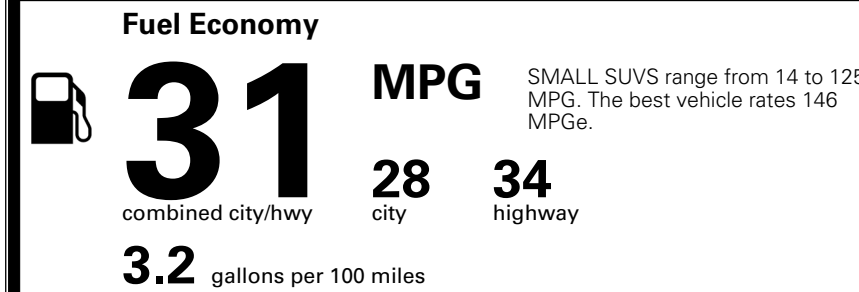

MANUFACTURER'S SUGGESTED RETAIL PRICE ▶

$ 26,490.00

COMPARE EX FWD FEATURES

Added to/in place of standard S FWD features

- 10.25" Instrument Display
- SynTex Seating Material
- Heated Front Seats
- Power Driver's Seat w/ Power Lumbar
- Dual Illuminated Vanity Mirrors
- Wireless Phone Charger
- Parking Distance Warning - Reverse

Included
Included
Included
Included
Included
Included
Included

ADDITIONAL INSTALLED EQUIPMENT: (In addition to or in place of standard features)

EX Sunroof Package
- Power Sunroof with Sunshade
- 17" Gloss Black Alloy Wheels
Carpeted Floor Mats
Cargo Cover

$800.00
$200.00
$160.00

MSRP INCLUDING OPTIONS

$ 27,650.00

INLAND FREIGHT AND HANDLING

$ 1,495.00

TOTAL MANUFACTURER'S SUGGESTED RETAIL PRICE ▶

$ 29,145.00

TOTAL ADDITIONAL WEIGHT: 14.8

*Additional terms and conditions apply.
**Kia Connect may be currently unavailable for some Model Year 2022 and newer vehicles sold or purchased in Massachusetts; please see owners.kia.com for more information.
NOTE: When you purchase this vehicle, Kia America, Inc. collects personal information you provide to the dealership. For information on our collection and use of personal information and your rights, please see our Privacy Policy on www.kia.com.

EPA DOT Fuel Economy and Environment

Gasoline Vehicle

You save $500
in fuel costs over 5 years compared to the average new vehicle.

Annual fuel cost $1,600