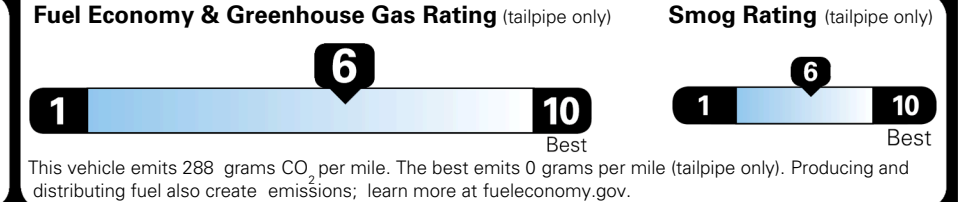

EPA DOT Fuel Economy and Environment

Gasoline Vehicle

You save \$500
 in fuel costs over 5 years compared to the average new vehicle.

Annual fuel cost \$1,600

Actual results will vary for many reasons, including driving conditions and how you drive and maintain your vehicle. The average new vehicle gets 29 MPG and costs \$8,500 to fuel over 5 years. Cost estimates are based on 15,000 miles per year at \$ 3.30 per gallon. MPGe is miles per gasoline gallon equivalent. Vehicle emissions are a significant cause of climate change and smog.