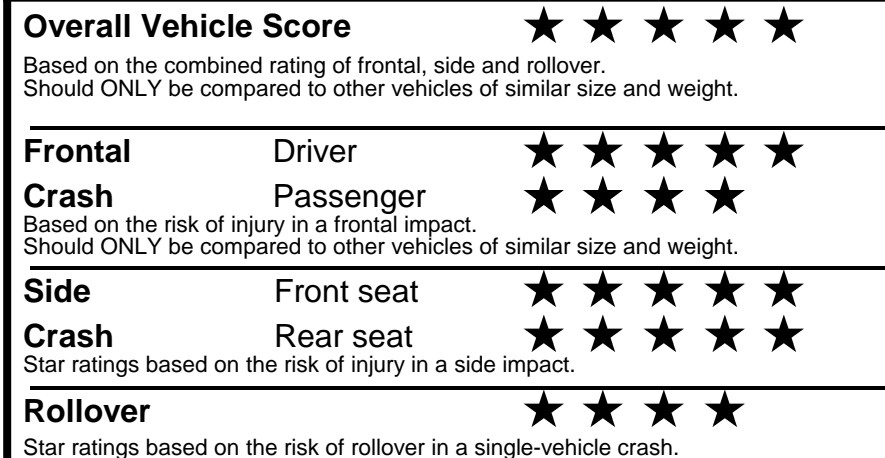

## GOVERNMENT 5-STAR SAFETY RATINGS

Star ratings range from 1 to 5 stars (★★★★★) with 5 being the highest.  
 Source: National Highway Traffic Safety Administration (NHTSA).  
[www.safercar.gov](http://www.safercar.gov) or 1-888-327-4236