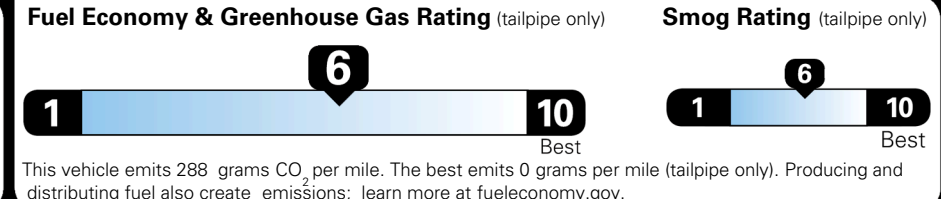

## EPA DOT Fuel Economy and Environment

Gasoline Vehicle

**You save \$500**  
 in fuel costs over 5 years compared to the average new vehicle.

**Annual fuel cost \$1,600**

Actual results will vary for many reasons, including driving conditions and how you drive and maintain your vehicle. The average new vehicle gets 29 MPG and costs \$8,500 to fuel over 5 years. Cost estimates are based on 15,000 miles per year at \$ 3.30 per gallon. MPGe is miles per gasoline gallon equivalent. Vehicle emissions are a significant cause of climate change and smog.