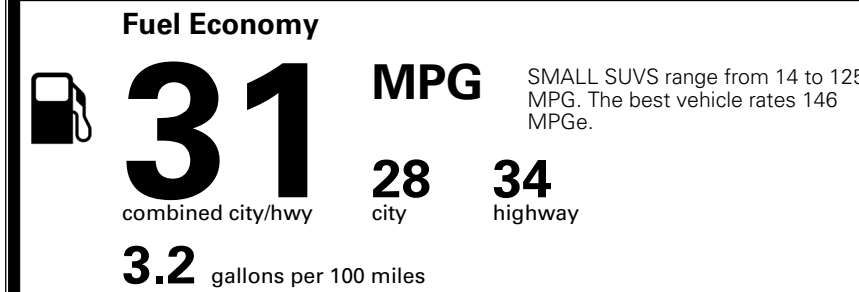

MANUFACTURER'S SUGGESTED RETAIL PRICE ▶

$ 26,490.00

COMPARE EX FWD FEATURES

Added to/in place of standard S FWD features

- 10.25" Instrument Display
- SynTex Seating Material
- Heated Front Seats
- Power Driver's Seat w/ Power Lumbar
- Dual Illuminated Vanity Mirrors
- Wireless Phone Charger
- Parking Distance Warning - Reverse

Included
Included
Included
Included
Included
Included
Included

ADDITIONAL INSTALLED EQUIPMENT: (In addition to or in place of standard features)

EX Sunroof Package
- Power Sunroof with Sunshade
- 17" Gloss Black Alloy Wheels
Carpeted Floor Mats
Cargo Tray, Reversible
Auto-Dimming Mirror w/ HomeLink™

$800.00
$200.00
$140.00
$375.00

MSRP INCLUDING OPTIONS

$ 28,005.00

INLAND FREIGHT AND HANDLING

$ 1,495.00

TOTAL MANUFACTURER'S SUGGESTED RETAIL PRICE ▶

$ 29,500.00

TOTAL ADDITIONAL WEIGHT: 10.5

*Additional terms and conditions apply.
**Kia Connect may be currently unavailable for some Model Year 2022 and newer vehicles sold or purchased in Massachusetts; please see owners.kia.com for more information.
NOTE: When you purchase this vehicle, Kia America, Inc. collects personal information you provide to the dealership. For information on our collection and use of personal information and your rights, please see our Privacy Policy on www.kia.com.

EPA DOT Fuel Economy and Environment

Gasoline Vehicle

You save $500
in fuel costs over 5 years compared to the average new vehicle.

Annual fuel cost $1,600