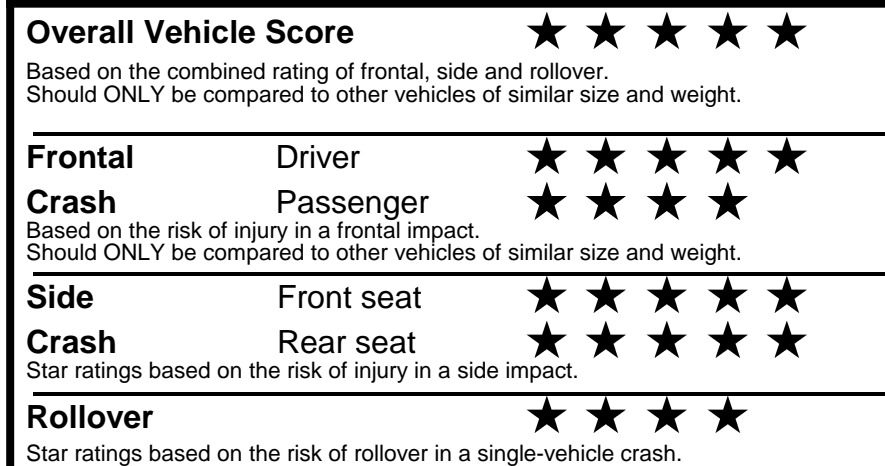

fueleconomy.gov

Calculate personalized estimates and compare vehicles

GOVERNMENT 5-STAR SAFETY RATINGS

Star ratings range from 1 to 5 stars (★★★★★) with 5 being the highest.
 Source: National Highway Traffic Safety Administration (NHTSA).
www.safercar.gov or 1-888-327-4236