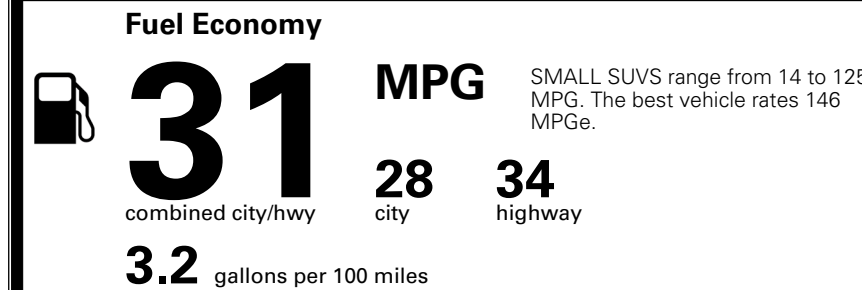

MANUFACTURER'S SUGGESTED RETAIL PRICE ▶ $ 26,490.00

COMPARE EX FWD FEATURES

Added to/in place of standard S FWD features

- 10.25" Instrument Display
- SynTex Seating Material
- Heated Front Seats
- Power Driver's Seat w/ Power Lumbar
- Dual Illuminated Vanity Mirrors
- Wireless Phone Charger
- Parking Distance Warning - Reverse

INCLUDED:
Included
Included
Included
Included
Included
Included
Included

ADDITIONAL INSTALLED EQUIPMENT:
(In addition to or in place of standard features)

EX Sunroof Package $800.00
- Power Sunroof with Sunshade
- 17" Gloss Black Alloy Wheels
Carpeted Floor Mats $200.00
Cargo Tray, Reversible $140.00
Auto-Dimming Mirror w/ HomeLink™ $375.00

MSRP INCLUDING OPTIONS $ 28,005.00

INLAND FREIGHT AND HANDLING $ 1,495.00

TOTAL MANUFACTURER'S SUGGESTED RETAIL PRICE ▶ $ 29,500.00

TOTAL ADDITIONAL WEIGHT: 10.5

*Additional terms and conditions apply.
**Kia Connect may be currently unavailable for some Model Year 2022 and newer vehicles sold or purchased in Massachusetts; please see owners.kia.com for more information.
NOTE: When you purchase this vehicle, Kia America, Inc. collects personal information you provide to the dealership. For information on our collection and use of personal information and your rights, please see our Privacy Policy on www.kia.com.

EPA DOT Fuel Economy and Environment

Gasoline Vehicle

You save $500
in fuel costs over 5 years compared to the average new vehicle.

Annual fuel cost $1,600