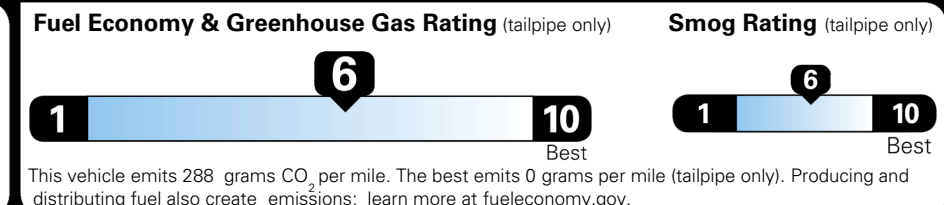

MSRP INCLUDING OPTIONS \$ 28,005.00

INLAND FREIGHT AND HANDLING \$ 1,495.00

TOTAL MANUFACTURER'S SUGGESTED RETAIL PRICE ▶ \$ 29,500.00

TOTAL ADDITIONAL WEIGHT: 10.5

*Additional terms and conditions apply.
 **Kia Connect may be currently unavailable for some Model Year 2022 and newer vehicles sold or purchased in Massachusetts; please see owners.kia.com for more information.
 NOTE: When you purchase this vehicle, Kia America, Inc. collects personal information you provide to the dealership. For information on our collection and use of personal information and your rights, please see our Privacy Policy on www.kia.com.

EPA DOT Fuel Economy and Environment

Gasoline Vehicle

You save \$500
 in fuel costs over 5 years compared to the average new vehicle.

Annual fuel cost \$1,600

Actual results will vary for many reasons, including driving conditions and how you drive and maintain your vehicle. The average new vehicle gets 29 MPG and costs \$8,500 to fuel over 5 years. Cost estimates are based on 15,000 miles per year at \$ 3.30 per gallon. MPGe is miles per gasoline gallon equivalent. Vehicle emissions are a significant cause of climate change and smog.