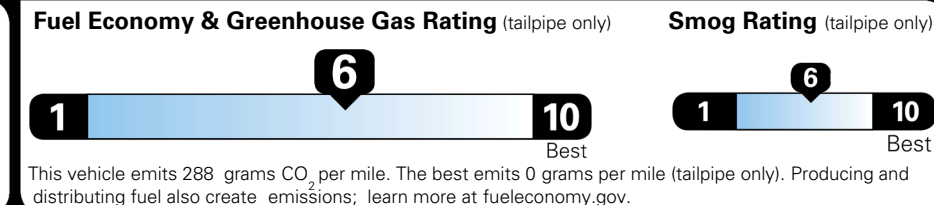

Actual results will vary for many reasons, including driving conditions and how you drive and maintain your vehicle. The average new vehicle gets 29 MPG and costs $8,500 to fuel over 5 years. Cost estimates are based on 15,000 miles per year at $ 3.30 per gallon. MPGe is miles per gasoline gallon equivalent. Vehicle emissions are a significant cause of climate change and smog.

fueleconomy.gov

Calculate personalized estimates and compare vehicles

GOVERNMENT 5-STAR SAFETY RATINGS

Overall Vehicle Score ★ ★ ★ ★ ★

Based on the combined rating of frontal, side and rollover. Should ONLY be compared to other vehicles of similar size and weight.

Frontal Driver ★ ★ ★ ★ ★

Crash Passenger ★ ★ ★ ★

Based on the risk of injury in a frontal impact. Should ONLY be compared to other vehicles of similar size and weight.

Side Front seat ★ ★ ★ ★ ★

Crash Rear seat ★ ★ ★ ★ ★

Star ratings based on the risk of injury in a side impact.

Rollover ★ ★ ★ ★

Star ratings based on the risk of rollover in a single-vehicle crash.

Star ratings range from 1 to 5 stars (★★★★★) with 5 being the highest.

Source: National Highway Traffic Safety Administration (NHTSA).

www.safercar.gov or 1-888-327-4236

Manufacturer's suggested retail price includes Manufacturer's recommended pre-delivery service. License and title fees, state and local taxes and other dealer installed options and accessories are not included in the manufacturer's suggested retail price.

PARTS CONTENT INFORMATION

FOR VEHICLES IN THIS CAR LINE U.S./CANADIAN PARTS CONTENT: 3 %

MAJOR SOURCES OF FOREIGN PARTS: KOREA: 90%

NOTE: PARTS CONTENT DOES NOT INCLUDE FINAL ASSEMBLY, DISTRIBUTION, OR OTHER NON-PARTS COSTS.

FOR THIS VEHICLE FINAL ASSEMBLY POINT: GWANGJU, KOREA

COUNTRY OF ORIGIN

ENGINE (MOTOR): KOREA

TRANSMISSION: KOREA

*Additional terms and conditions apply.

**Kia Connect may be currently unavailable for some Model Year 2022 and newer vehicles sold or purchased in Massachusetts; please see owners.kia.com for more information.

NOTE: When you purchase this vehicle, Kia America, Inc. collects personal information you provide to the dealership. For information on our collection and use of personal information and your rights, please see our Privacy Policy on www.kia.com.