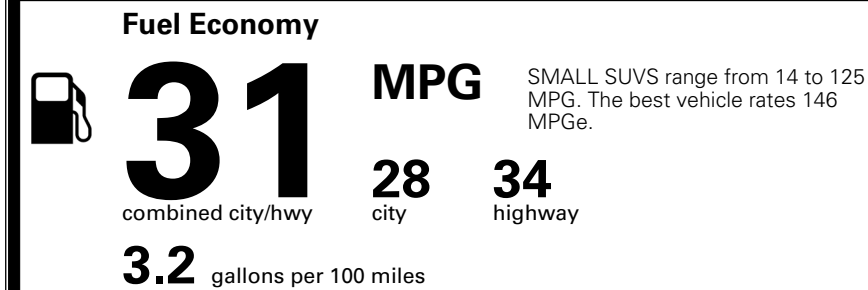

TOTAL MANUFACTURER'S SUGGESTED RETAIL PRICE ▶ \$ 28,500.00

TOTAL ADDITIONAL WEIGHT: 16.2

EPA DOT Fuel Economy and Environment

Gasoline Vehicle

You save \$500
 in fuel costs over 5 years compared to the average new vehicle.