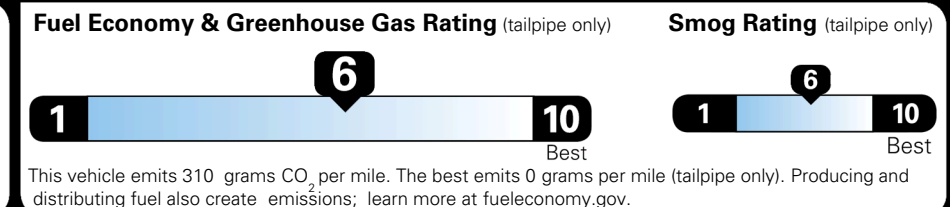

EPA DOT Fuel Economy and Environment

Gasoline Vehicle

You save \$0
 in fuel costs over 5 years compared to the average new vehicle.

Annual fuel cost \$1,700

Actual results will vary for many reasons, including driving conditions and how you drive and maintain your vehicle. The average new vehicle gets 29 MPG and costs \$8,500 to fuel over 5 years. Cost estimates are based on 15,000 miles per year at \$ 3.30 per gallon. MPGe is miles per gasoline gallon equivalent. Vehicle emissions are a significant cause of climate change and smog.