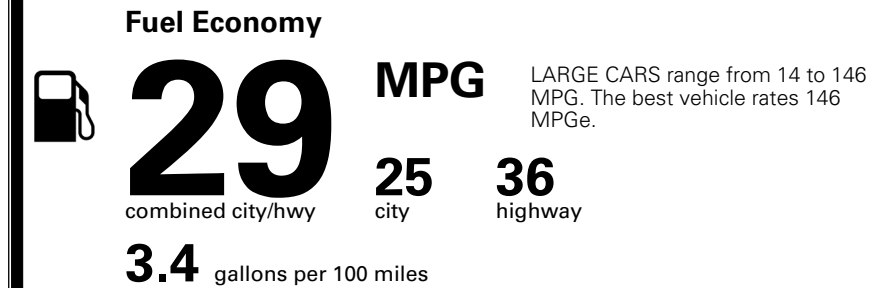

Included
Included
Included
Included
Included
Included
Included
Included
Included
Included
Included

ADDITIONAL INSTALLED EQUIPMENT: (In addition to or in place of standard features)

GT-Line Premium Package
- Panoramic Sunroof w/ Power Sunshade
- LED Interior Lighting
- Bose Premium Audio w/Active Sound Design
- 18" Black Finished Alloy Wheels, Unique Design
Carpeted Floor Mats

$2,200.00
$200.00

MSRP INCLUDING OPTIONS

$ 30,890.00

INLAND FREIGHT AND HANDLING

$ 1,245.00

TOTAL MANUFACTURER'S SUGGESTED RETAIL PRICE ▶

$ 32,135.00

TOTAL ADDITIONAL WEIGHT: 7.3

*Additional terms and conditions apply.

**Kia Connect may be currently unavailable for some Model Year 2022 and newer vehicles sold or purchased in Massachusetts; please see owners.kia.com for more information.

NOTE: When you purchase this vehicle, Kia America, Inc. collects personal information you provide to the dealership. For information on our collection and use of personal information and your rights, please see our Privacy Policy on www.kia.com.

EPA DOT Fuel Economy and Environment

Gasoline Vehicle

You save $0
in fuel costs over 5 years compared to the average new vehicle.

Annual fuel cost
$1,700