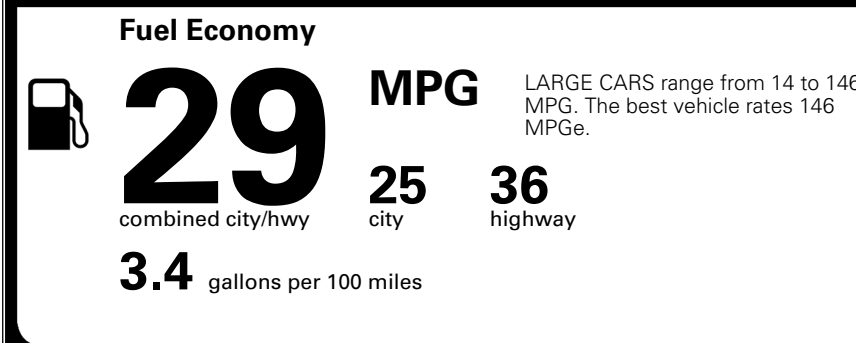

\$495.00  
 \$2,200.00

\$200.00

\$ 31,285.00

\$ 1,195.00

\$ 32,480.00

**EPA DOT Fuel Economy and Environment**

**Gasoline Vehicle**

**You save \$0**  
 in fuel costs over 5 years compared to the average new vehicle.