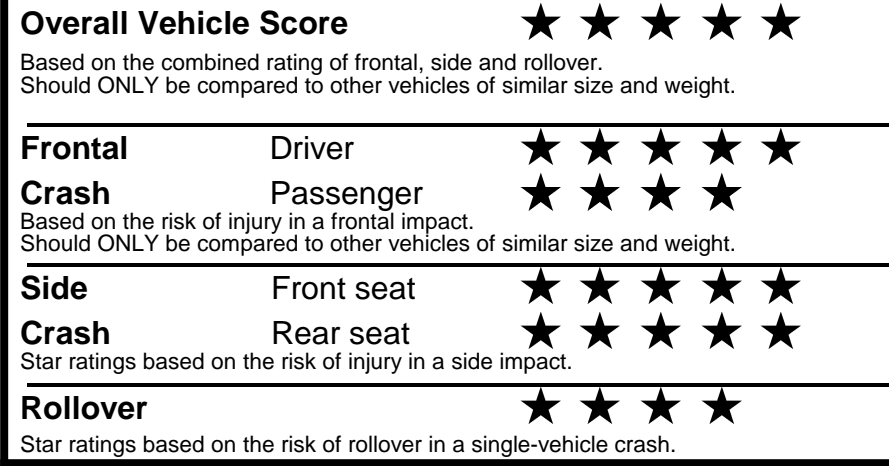

GOVERNMENT 5-STAR SAFETY RATINGS

PARTS CONTENT INFORMATION

FOR VEHICLES IN THIS CAR LINE U.S./CANADIAN PARTS CONTENT: 0 %

MAJOR SOURCES OF FOREIGN PARTS: KOREA: 90%

NOTE: PARTS CONTENT DOES NOT INCLUDE FINAL ASSEMBLY, DISTRIBUTION, OR OTHER NON-PARTS COSTS.

FOR THIS VEHICLE FINAL ASSEMBLY POINT: HWASUNG, KOREA

COUNTRY OF ORIGIN ENGINE (MOTOR): KOREA

TRANSMISSION: KOREA

Star ratings range from 1 to 5 stars (★★★★★) with 5 being the highest.
Source: National Highway Traffic Safety Administration (NHTSA).
www.safercar.gov or 1-888-327-4236

Manufacturer's suggested retail price includes Manufacturer's recommended pre-delivery service. License and title fees, state and local taxes and other dealer installed options and accessories are not included in the manufacturer's suggested retail price.