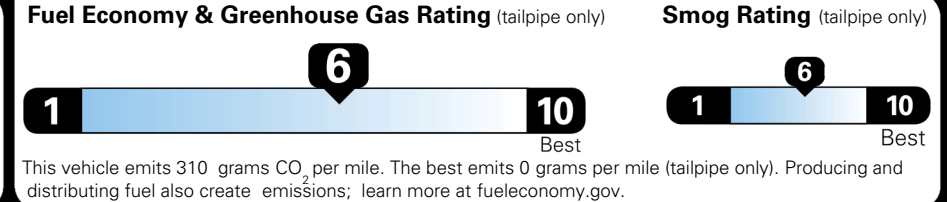

Actual results will vary for many reasons, including driving conditions and how you drive and maintain your vehicle. The average new vehicle gets 29 MPG and costs $8,500 to fuel over 5 years. Cost estimates are based on 15,000 miles per year at $ 3.30 per gallon. MPGe is miles per gasoline gallon equivalent. Vehicle emissions are a significant cause of climate change and smog.

fueleconomy.gov
Calculate personalized estimates and compare vehicles