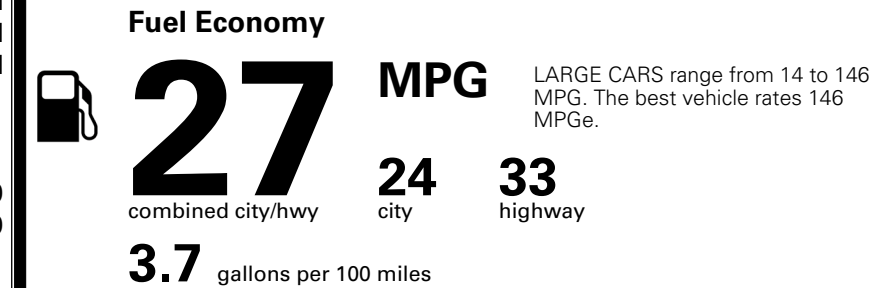

\$495.00
 \$2,200.00

\$200.00

MSRP INCLUDING OPTIONS

\$ 32,885.00

INLAND FREIGHT AND HANDLING

\$ 1,195.00

TOTAL MANUFACTURER'S SUGGESTED RETAIL PRICE ▶

\$ 34,080.00

TOTAL ADDITIONAL WEIGHT: 7.3

EPA DOT Fuel Economy and Environment

Gasoline Vehicle

You spend \$750 more in fuel costs over 5 years compared to the average new vehicle.

Annual fuel cost \$1,850

Fuel Economy & Greenhouse Gas Rating (tailpipe only) Smog Rating (tailpipe only)