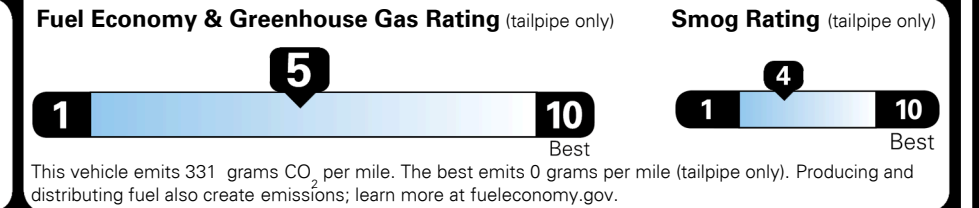

Actual results will vary for many reasons, including driving conditions and how you drive and maintain your vehicle. The average new vehicle gets 29 MPG and costs $8,500 to fuel over 5 years. Cost estimates are based on 15,000 miles per year at $ 3.30 per gallon. MPGe is miles per gasoline gallon equivalent. Vehicle emissions are a significant cause of climate change and smog.

fueleconomy.gov

Calculate personalized estimates and compare vehicles

GOVERNMENT 5-STAR SAFETY RATINGS

Overall Vehicle Score ★ ★ ★ ★ ★

Based on the combined rating of frontal, side and rollover. Should ONLY be compared to other vehicles of similar size and weight.

Frontal Driver ★ ★ ★ ★ ★

Crash Passenger ★ ★ ★ ★ ★

Based on the risk of injury in a frontal impact. Should ONLY be compared to other vehicles of similar size and weight.

Side Front seat ★ ★ ★ ★ ★

Crash Rear seat ★ ★ ★ ★ ★

Star ratings based on the risk of injury in a side impact.

Rollover ★ ★ ★ ★ ★

Star ratings based on the risk of rollover in a single-vehicle crash.

Star ratings range from 1 to 5 stars (★★★★★) with 5 being the highest.

Source: National Highway Traffic Safety Administration (NHTSA).

www.safercar.gov or 1-888-327-4236

Manufacturer's suggested retail price includes Manufacturer's recommended pre-delivery service. License and title fees, state and local taxes and other dealer installed options and accessories are not included in the manufacturer's suggested retail price.

PARTS CONTENT INFORMATION

FOR VEHICLES IN THIS CAR LINE U.S./CANADIAN PARTS CONTENT: 0 %

MAJOR SOURCES OF FOREIGN PARTS: KOREA: 90%

NOTE: PARTS CONTENT DOES NOT INCLUDE FINAL ASSEMBLY, DISTRIBUTION, OR OTHER NON-PARTS COSTS.

FOR THIS VEHICLE FINAL ASSEMBLY POINT: HWASUNG, KOREA

COUNTRY OF ORIGIN ENGINE (MOTOR): KOREA

TRANSMISSION: KOREA