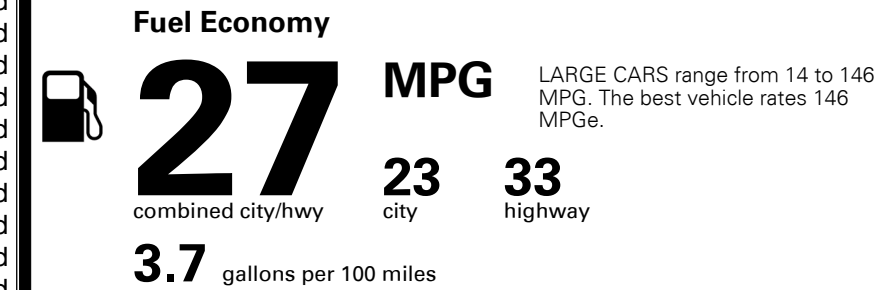

\$4,400.00

\$110.00

\$ 38,000.00

\$ 1,195.00

\$ 39,195.00

EPA DOT Fuel Economy and Environment

Gasoline Vehicle

You spend \$750 more in fuel costs over 5 years
 compared to the average new vehicle.