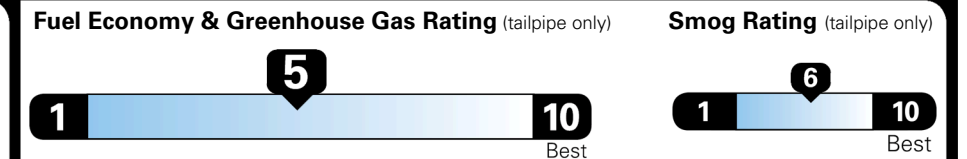

This vehicle emits 388 grams CO₂ per mile. The best emits 0 grams per mile (tailpipe only). Producing and distributing fuel also create emissions; learn more at fueleconomy.gov.

Actual results will vary for many reasons, including driving conditions and how you drive and maintain your vehicle. The average new vehicle gets 29 MPG and costs $8,500 to fuel over 5 years. Cost estimates are based on 15,000 miles per year at $ 3.30 per gallon. MPGe is miles per gasoline gallon equivalent. Vehicle emissions are a significant cause of climate change and smog.

fueleconomy.gov

Calculate personalized estimates and compare vehicles

GOVERNMENT 5-STAR SAFETY RATINGS

Overall Vehicle Score ★ ★ ★ ★ ★

Based on the combined rating of frontal, side and rollover. Should ONLY be compared to other vehicles of similar size and weight.

Frontal Driver ★ ★ ★ ★

Crash Passenger ★ ★ ★ ★

Based on the risk of injury in a frontal impact. Should ONLY be compared to other vehicles of similar size and weight.

Side Front seat ★ ★ ★ ★ ★

Crash Rear seat ★ ★ ★ ★ ★

Star ratings based on the risk of injury in a side impact.

Rollover ★ ★ ★ ★

Star ratings based on the risk of rollover in a single-vehicle crash.

Star ratings range from 1 to 5 stars (★★★★★) with 5 being the highest.

Source: National Highway Traffic Safety Administration (NHTSA).

www.safercar.gov or 1-888-327-4236

Manufacturer's suggested retail price includes Manufacturer's recommended pre-delivery service. License and title fees, state and local taxes and other dealer installed options and accessories are not included in the manufacturer's suggested retail price.

PARTS CONTENT INFORMATION

FOR VEHICLES IN THIS CAR LINE U.S./CANADIAN PARTS CONTENT: 55 %

MAJOR SOURCES OF FOREIGN PARTS: KOREA: 30%

NOTE: PARTS CONTENT DOES NOT INCLUDE FINAL ASSEMBLY, DISTRIBUTION, OR OTHER NON-PARTS COSTS.

FOR THIS VEHICLE FINAL ASSEMBLY POINT: WEST POINT, GA, USA

COUNTRY OF ORIGIN

ENGINE (MOTOR): USA

TRANSMISSION: KOREA