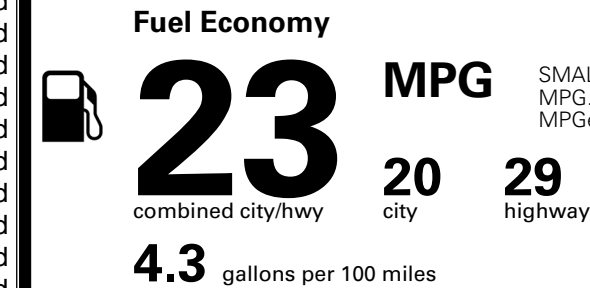

EPA DOT Fuel Economy and Environment

Gasoline Vehicle

SMALL SUVs range from 14 to 125 MPG. The best vehicle rates 146 MPGe.

You spend
$2,250
more in fuel costs
over 5 years
compared to the
average new vehicle.

Annual fuel cost
$2,150