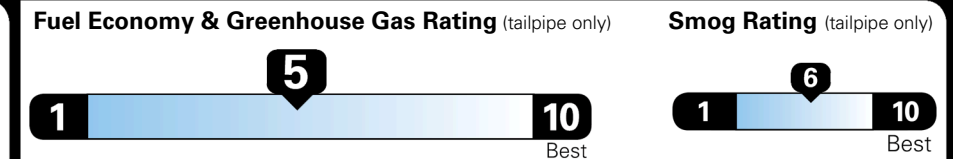

This vehicle emits 382 grams CO₂ per mile. The best emits 0 grams per mile (tailpipe only). Producing and distributing fuel also create emissions; learn more at fueleconomy.gov.

Actual results will vary for many reasons, including driving conditions and how you drive and maintain your vehicle. The average new vehicle gets 29 MPG and costs $8,500 to fuel over 5 years. Cost estimates are based on 15,000 miles per year at $ 3.30 per gallon. MPGe is miles per gasoline gallon equivalent. Vehicle emissions are a significant cause of climate change and smog.

fueleconomy.gov

Calculate personalized estimates and compare vehicles

GOVERNMENT 5-STAR SAFETY RATINGS

Overall Vehicle Score ★ ★ ★ ★ ★

Based on the combined rating of frontal, side and rollover.
Should ONLY be compared to other vehicles of similar size and weight.

Frontal Driver ★ ★ ★ ★

Crash Passenger ★ ★ ★ ★

Based on the risk of injury in a frontal impact.
Should ONLY be compared to other vehicles of similar size and weight.

Side Front seat ★ ★ ★ ★ ★

Crash Rear seat ★ ★ ★ ★ ★

Star ratings based on the risk of injury in a side impact.

Rollover ★ ★ ★ ★

Star ratings based on the risk of rollover in a single-vehicle crash.

Star ratings range from 1 to 5 stars (★★★★★) with 5 being the highest.

Source: National Highway Traffic Safety Administration (NHTSA).

www.safercar.gov or 1-888-327-4236

Manufacturer's suggested retail price includes Manufacturer's recommended pre-delivery service. License and title fees, state and local taxes and other dealer installed options and accessories are not included in the manufacturer's suggested retail price.

PARTS CONTENT INFORMATION

FOR VEHICLES IN THIS CAR LINE U.S./CANADIAN
PARTS CONTENT: 55 %

MAJOR SOURCES OF FOREIGN PARTS:
KOREA: 30%

NOTE: PARTS CONTENT DOES NOT INCLUDE FINAL ASSEMBLY, DISTRIBUTION, OR OTHER NON-PARTS COSTS.

FOR THIS VEHICLE
FINAL ASSEMBLY POINT:
WEST POINT, GA, USA

COUNTRY OF ORIGIN
ENGINE (MOTOR): USA

TRANSMISSION: KOREA