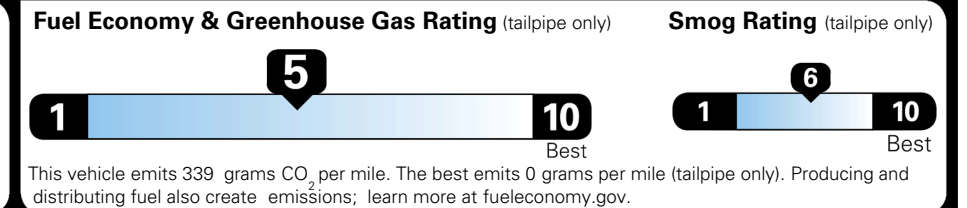

EPA DOT Fuel Economy and Environment

Gasoline Vehicle

You spend \$1,000 more in fuel costs over 5 years
 compared to the average new vehicle.

Annual fuel cost \$1,900

Actual results will vary for many reasons, including driving conditions and how you drive and maintain your vehicle. The average new vehicle gets 29 MPG and costs \$8,500 to fuel over 5 years. Cost estimates are based on 15,000 miles per year at \$ 3.30 per gallon. MPGe is miles per gasoline gallon equivalent. Vehicle emissions are a significant cause of climate change and smog.