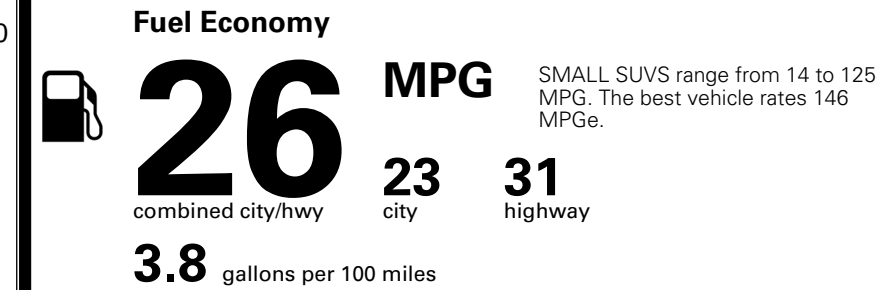

EPA DOT Fuel Economy and Environment

Gasoline Vehicle

You spend \$1,000 more in fuel costs over 5 years
 compared to the average new vehicle.

Annual fuel cost \$1,900

Actual results will vary for many reasons, including driving conditions and how you drive and maintain your vehicle. The average new vehicle gets 29 MPG and costs \$8,500 to fuel over 5 years. Cost estimates are based on 15,000 miles per year at \$ 3.30 per gallon. MPGe is miles per gasoline gallon equivalent. Vehicle emissions are a significant cause of climate change and smog.