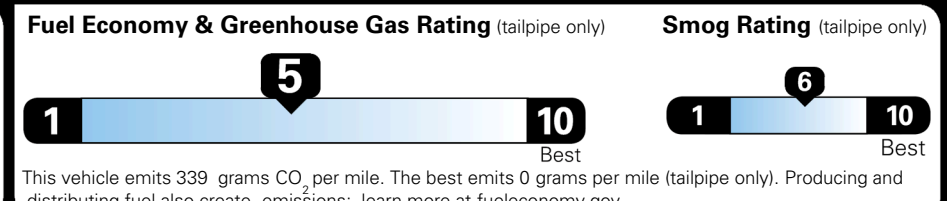

EPA DOT Fuel Economy and Environment

Gasoline Vehicle

You spend \$1,000 more in fuel costs over 5 years
 compared to the average new vehicle.

Annual fuel cost \$1,900

Actual results will vary for many reasons, including driving conditions and how you drive and maintain your vehicle. The average new vehicle gets 29 MPG and costs \$8,500 to fuel over 5 years. Cost estimates are based on 15,000 miles per year at \$ 3.30 per gallon. MPGe is miles per gasoline gallon equivalent. Vehicle emissions are a significant cause of climate change and smog.