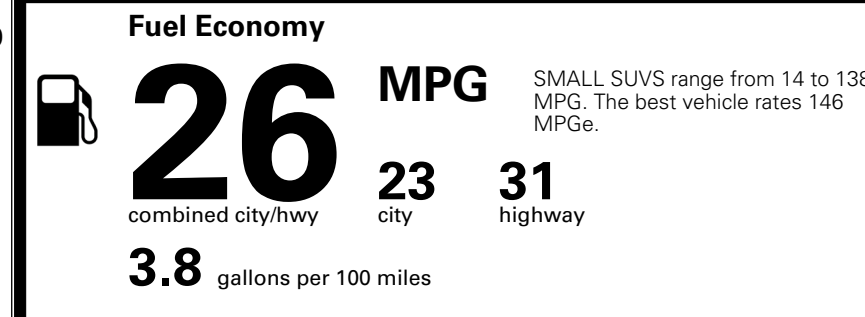

EPA DOT Fuel Economy and Environment

Gasoline Vehicle

You spend \$1,000 more in fuel costs over 5 years
 compared to the average new vehicle.

Annual fuel cost \$1,900

Actual results will vary for many reasons, including driving conditions and how you drive and maintain your vehicle. The average new vehicle gets 29 MPG and costs \$8,500 to fuel over 5 years. Cost estimates are based on 15,000 miles per year at \$ 3.30 per gallon. MPGe is miles per gasoline gallon equivalent. Vehicle emissions are a significant cause of climate change and smog.