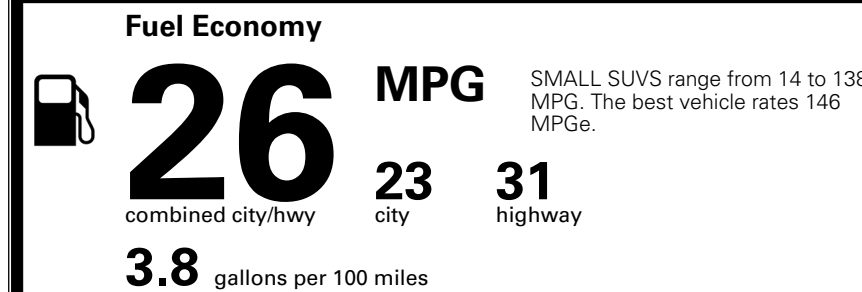

EPA DOT Fuel Economy and Environment

Gasoline Vehicle

You spend \$1,000 more in fuel costs over 5 years
 compared to the average new vehicle.

Annual fuel cost \$1,900

Actual results will vary for many reasons, including driving conditions and how you drive and maintain your vehicle. The average new vehicle gets 29 MPG and costs \$8,500 to fuel over 5 years. Cost estimates are based on 15,000 miles per year at \$ 3.30 per gallon. MPGe is miles per gasoline gallon equivalent. Vehicle emissions are a significant cause of climate change and smog.