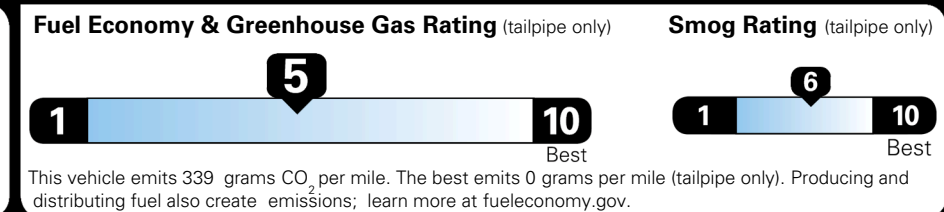

EPA DOT Fuel Economy and Environment

Gasoline Vehicle

You spend \$1,000 more in fuel costs over 5 years
 compared to the average new vehicle.

Annual fuel cost \$1,900

Actual results will vary for many reasons, including driving conditions and how you drive and maintain your vehicle. The average new vehicle gets 29 MPG and costs \$8,500 to fuel over 5 years. Cost estimates are based on 15,000 miles per year at \$ 3.30 per gallon. MPGe is miles per gasoline gallon equivalent. Vehicle emissions are a significant cause of climate change and smog.