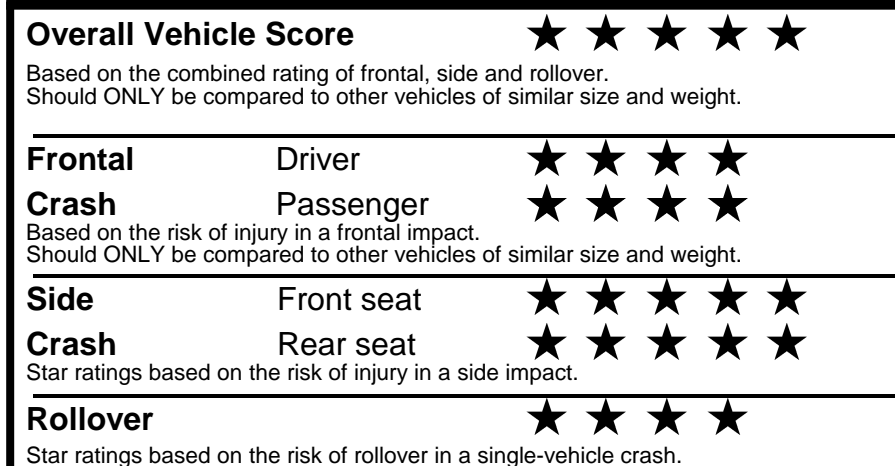

fueleconomy.gov
 Calculate personalized estimates and compare vehicles

Smartphone QR Code

GOVERNMENT 5-STAR SAFETY RATINGS

Star ratings range from 1 to 5 stars (★★★★★) with 5 being the highest.
 Source: National Highway Traffic Safety Administration (NHTSA).
www.safercar.gov or 1-888-327-4236