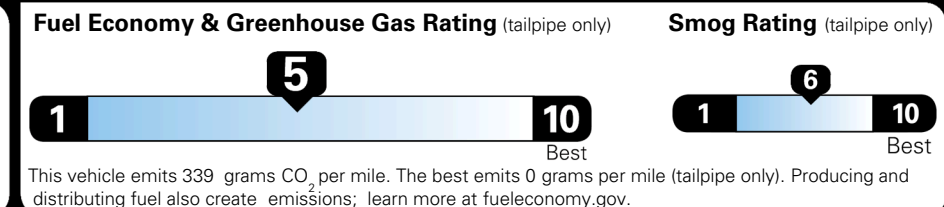

EPA DOT Fuel Economy and Environment

Gasoline Vehicle

You spend \$1,000 more in fuel costs over 5 years compared to the average new vehicle.

Annual fuel cost \$1,900

Actual results will vary for many reasons, including driving conditions and how you drive and maintain your vehicle. The average new vehicle gets 29 MPG and costs \$8,500 to fuel over 5 years. Cost estimates are based on 15,000 miles per year at \$ 3.30 per gallon. MPGe is miles per gasoline gallon equivalent. Vehicle emissions are a significant cause of climate change and smog.