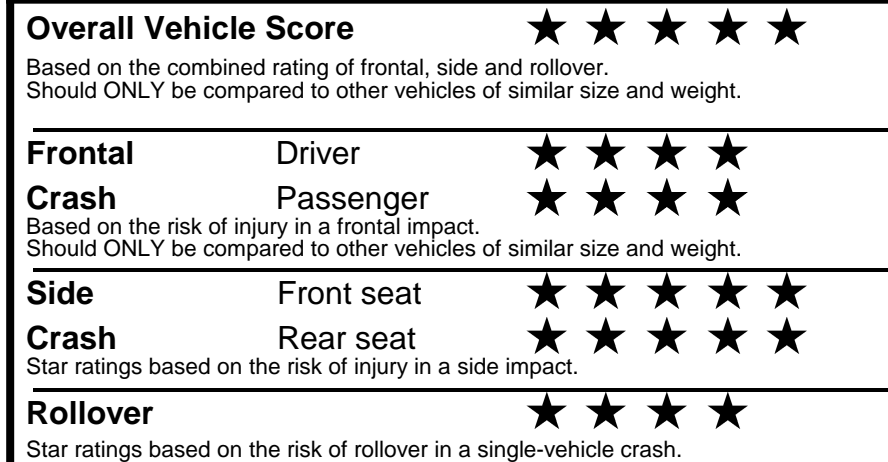

fueleconomy.gov

Calculate personalized estimates and compare vehicles

GOVERNMENT 5-STAR SAFETY RATINGS

Star ratings range from 1 to 5 stars (★★★★★) with 5 being the highest.
 Source: National Highway Traffic Safety Administration (NHTSA).
www.safercar.gov or 1-888-327-4236