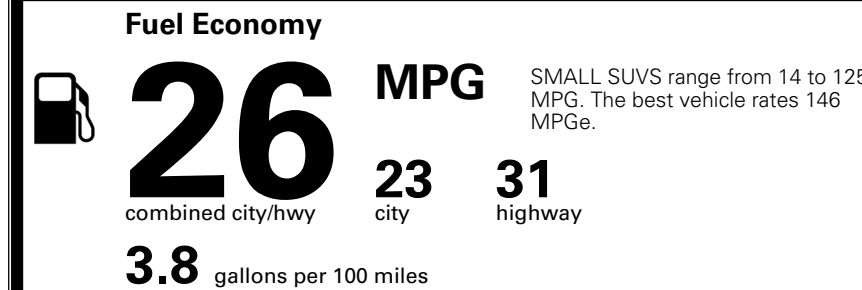

MANUFACTURER'S SUGGESTED RETAIL PRICE ▶ $ 32,390.00

ADDITIONAL INSTALLED EQUIPMENT:
(In addition to or in place of standard features)
Carpeted Floor Mats $235.00

MSRP INCLUDING OPTIONS $ 32,625.00

INLAND FREIGHT AND HANDLING $ 1,495.00

TOTAL MANUFACTURER'S SUGGESTED RETAIL PRICE ▶ $ 34,120.00

TOTAL ADDITIONAL WEIGHT: 6.6

*Additional terms and conditions apply.
**Kia Connect may be currently unavailable for some Model Year 2022 and newer vehicles sold or purchased in Massachusetts; please see owners.kia.com for more information.
NOTE: When you purchase this vehicle, Kia America, Inc. collects personal information you provide to the dealership. For information on our collection and use of personal information and your rights, please see our Privacy Policy on www.kia.com.

EPA DOT Fuel Economy and Environment

Gasoline Vehicle

You spend $1,000 more in fuel costs over 5 years compared to the average new vehicle.

Annual fuel cost $1,900