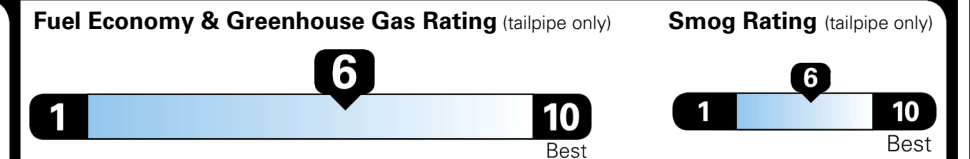

This vehicle emits 281 grams CO₂ per mile. The best emits 0 grams per mile (tailpipe only). Producing and distributing fuel also create emissions; learn more at fueleconomy.gov.

Actual results will vary for many reasons, including driving conditions and how you drive and maintain your vehicle. The average new vehicle gets 29 MPG and costs $8,000 to fuel over 5 years. Cost estimates are based on 15,000 miles per year at $ 3.10 per gallon. MPGe is miles per gasoline gallon equivalent. Vehicle emissions are a significant cause of climate change and smog.

fueleconomy.gov

Calculate personalized estimates and compare vehicles

GOVERNMENT 5-STAR SAFETY RATINGS

Overall Vehicle Score Not Rated

Based on the combined rating of frontal, side and rollover. Should ONLY be compared to other vehicles of similar size and weight.

Frontal	Driver	Not Rated
Crash	Passenger	Not Rated

Based on the risk of injury in a frontal impact. Should ONLY be compared to other vehicles of similar size and weight.

Side	Front seat	Not Rated
Crash	Rear seat	Not Rated

Star ratings based on the risk of injury in a side impact.

Rollover Not Rated

Star ratings based on the risk of rollover in a single-vehicle crash.

Star ratings range from 1 to 5 stars (★★★★★) with 5 being the highest.

Source: National Highway Traffic Safety Administration (NHTSA).

www.safercar.gov or 1-888-327-4236

Manufacturer's suggested retail price includes Manufacturer's recommended pre-delivery service. License and title fees, state and local taxes and other dealer installed options and accessories are not included in the manufacturer's suggested retail price.

PARTS CONTENT INFORMATION

FOR VEHICLES IN THIS CAR LINE U.S./CANADIAN PARTS CONTENT: 45 %

MAJOR SOURCES OF FOREIGN PARTS: KOREA: 40%

NOTE: PARTS CONTENT DOES NOT INCLUDE FINAL ASSEMBLY, DISTRIBUTION, OR OTHER NON-PARTS COSTS.

FOR THIS VEHICLE FINAL ASSEMBLY POINT: WEST POINT, GA, USA

COUNTRY OF ORIGIN

ENGINE (MOTOR): KOREA

TRANSMISSION: MEXICO

*Additional terms and conditions apply.

**Kia Connect may be currently unavailable for some Model Year 2022 and newer vehicles sold or purchased in Massachusetts; please see owners.kia.com for more information.

NOTE: When you purchase this vehicle, Kia America, Inc. collects personal information you provide to the dealership. For information on our collection and use of personal information and your rights, please see our Privacy Policy on www.kia.com.