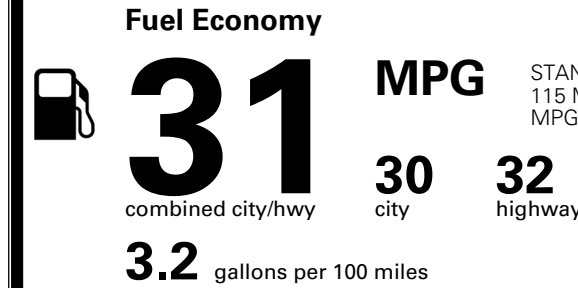

EPA DOT Fuel Economy and Environment

Gasoline Vehicle

STANDARD SUVs range from 13 to 115 MPG. The best vehicle rates 146 MPGe.

You save \$500
 in fuel costs over 5 years compared to the average new vehicle.