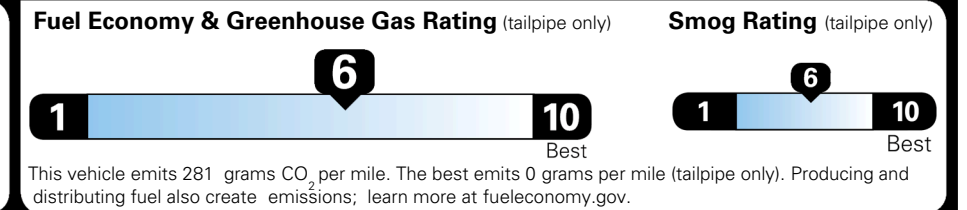

TOTAL ADDITIONAL WEIGHT: 14.5

EPA DOT Fuel Economy and Environment

Gasoline Vehicle

You save \$500
 in fuel costs over 5 years compared to the average new vehicle.

Annual fuel cost \$1,500

Actual results will vary for many reasons, including driving conditions and how you drive and maintain your vehicle. The average new vehicle gets 29 MPG and costs \$8,000 to fuel over 5 years. Cost estimates are based on 15,000 miles per year at \$ 3.10 per gallon. MPGe is miles per gasoline gallon equivalent. Vehicle emissions are a significant cause of climate change and smog.