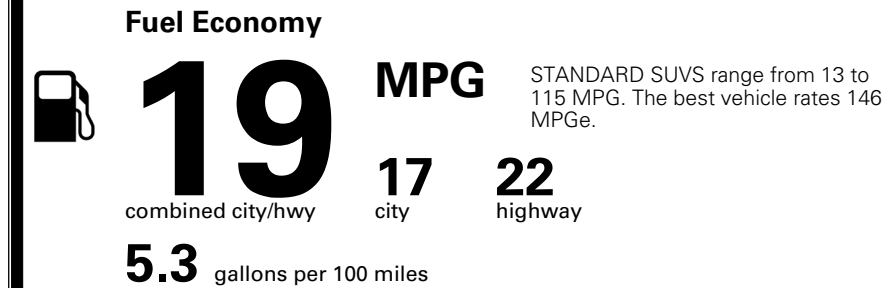

EPA DOT Fuel Economy and Environment

Gasoline Vehicle

You spend **\$4,250** more in fuel costs over 5 years compared to the average new vehicle.

Annual fuel cost **\$2,450**

Actual results will vary for many reasons, including driving conditions and how you drive and maintain your vehicle. The average new vehicle gets 29 MPG and costs \$8,000 to fuel over 5 years. Cost estimates are based on 15,000 miles per year at \$ 3.10 per gallon. MPGe is miles per gasoline gallon equivalent. Vehicle emissions are a significant cause of climate change and smog.