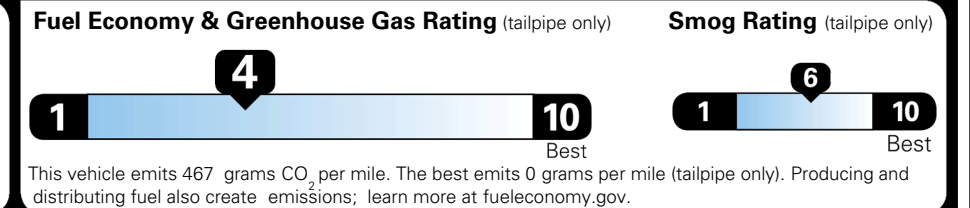

EPA DOT Fuel Economy and Environment

Gasoline Vehicle

You spend **\$4,250** more in fuel costs over 5 years compared to the average new vehicle.

Annual fuel cost **\$2,450**

Actual results will vary for many reasons, including driving conditions and how you drive and maintain your vehicle. The average new vehicle gets 29 MPG and costs \$8,000 to fuel over 5 years. Cost estimates are based on 15,000 miles per year at \$ 3.10 per gallon. MPGe is miles per gasoline gallon equivalent. Vehicle emissions are a significant cause of climate change and smog.