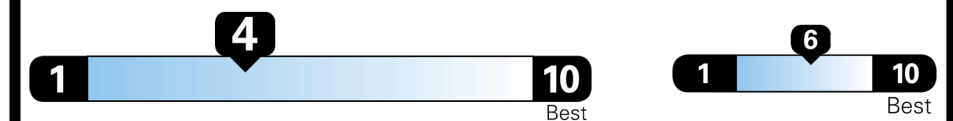

This vehicle emits 395 grams CO₂ per mile. The best emits 0 grams per mile (tailpipe only). Producing and distributing fuel also create emissions; learn more at fueleconomy.gov.

Actual results will vary for many reasons, including driving conditions and how you drive and maintain your vehicle. The average new vehicle gets 29 MPG and costs $8,500 to fuel over 5 years. Cost estimates are based on 15,000 miles per year at $ 3.30 per gallon. MPGe is miles per gasoline gallon equivalent. Vehicle emissions are a significant cause of climate change and smog.

fueleconomy.gov

Calculate personalized estimates and compare vehicles

GOVERNMENT 5-STAR SAFETY RATINGS

Overall Vehicle Score Not Rated

Based on the combined rating of frontal, side and rollover. Should ONLY be compared to other vehicles of similar size and weight.

Frontal Driver Not Rated

Crash Passenger Not Rated

Based on the risk of injury in a frontal impact. Should ONLY be compared to other vehicles of similar size and weight.

Side Front seat Not Rated

Crash Rear seat Not Rated

Star ratings based on the risk of injury in a side impact.

Rollover Not Rated

Star ratings based on the risk of rollover in a single-vehicle crash.

Star ratings range from 1 to 5 stars (★★★★★) with 5 being the highest.

Source: National Highway Traffic Safety Administration (NHTSA).

www.safercar.gov or 1-888-327-4236

Manufacturer's suggested retail price includes Manufacturer's recommended pre-delivery service. License and title fees, state and local taxes and other dealer installed options and accessories are not included in the manufacturer's suggested retail price.

PARTS CONTENT INFORMATION

FOR VEHICLES IN THIS CAR LINE U.S./CANADIAN PARTS CONTENT: 50 %

MAJOR SOURCES OF FOREIGN PARTS: KOREA: 35%

NOTE: PARTS CONTENT DOES NOT INCLUDE FINAL ASSEMBLY, DISTRIBUTION, OR OTHER NON-PARTS COSTS.

FOR THIS VEHICLE FINAL ASSEMBLY POINT: WEST POINT, GA, USA

COUNTRY OF ORIGIN

ENGINE (MOTOR): KOREA

TRANSMISSION: USA