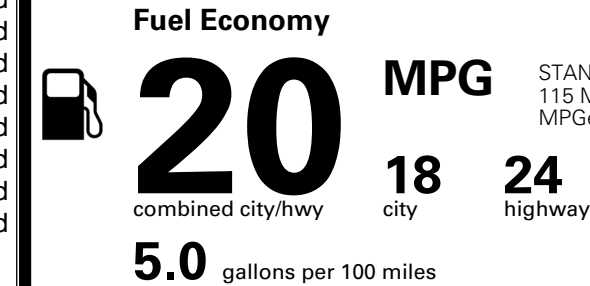

\$495.00
 \$250.00
 \$145.00

MSRP INCLUDING OPTIONS

\$ 52,680.00

INLAND FREIGHT AND HANDLING

\$ 1,545.00

TOTAL MANUFACTURER'S SUGGESTED RETAIL PRICE ▶

\$ 54,225.00

TOTAL ADDITIONAL WEIGHT: 11.7

EPA DOT Fuel Economy and Environment

Gasoline Vehicle

STANDARD SUVs range from 13 to 115 MPG. The best vehicle rates 146 MPGe.

You spend
\$3,500
 more in fuel costs
 over 5 years
 compared to the
 average new vehicle.