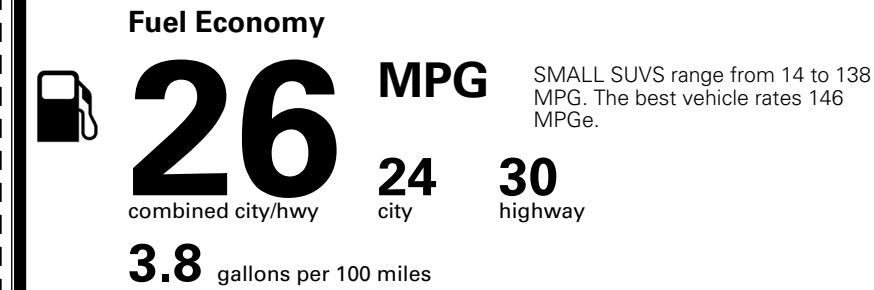

MSRP INCLUDING OPTIONS \$ 33,240.00

INLAND FREIGHT AND HANDLING \$ 1,495.00

TOTAL MANUFACTURER'S SUGGESTED RETAIL PRICE ▶ \$ 34,735.00

TOTAL ADDITIONAL WEIGHT: 7.3

EPA DOT Fuel Economy and Environment

Gasoline Vehicle