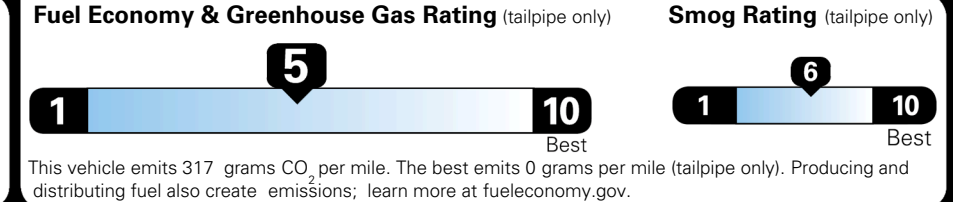

Actual results will vary for many reasons, including driving conditions and how you drive and maintain your vehicle. The average new vehicle gets 29 MPG and costs $8,500 to fuel over 5 years. Cost estimates are based on 15,000 miles per year at $ 3.30 per gallon. MPGe is miles per gasoline gallon equivalent. Vehicle emissions are a significant cause of climate change and smog.

fueleconomy.gov

Calculate personalized estimates and compare vehicles