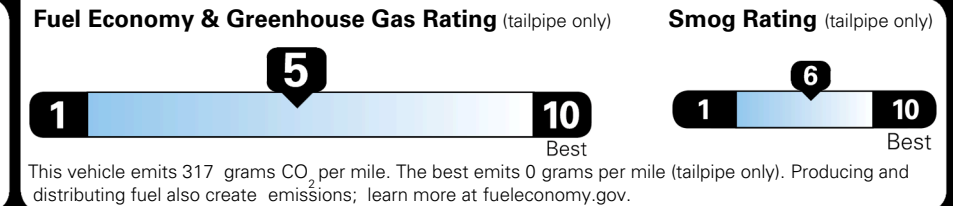

Actual results will vary for many reasons, including driving conditions and how you drive and maintain your vehicle. The average new vehicle gets 29 MPG and costs $8,500 to fuel over 5 years. Cost estimates are based on 15,000 miles per year at $ 3.30 per gallon. MPGe is miles per gasoline gallon equivalent. Vehicle emissions are a significant cause of climate change and smog.

fueleconomy.gov

Calculate personalized estimates and compare vehicles

GOVERNMENT 5-STAR SAFETY RATINGS

Overall Vehicle Score ★★★★★

Based on the combined rating of frontal, side and rollover. Should ONLY be compared to other vehicles of similar size and weight.

Frontal Driver ★★★★★
Crash Passenger ★★★★★

Based on the risk of injury in a frontal impact. Should ONLY be compared to other vehicles of similar size and weight.

Side Front seat ★★★★★
Crash Rear seat ★★★★★

Star ratings based on the risk of injury in a side impact.

Rollover ★★★★★

Star ratings based on the risk of rollover in a single-vehicle crash.

Star ratings range from 1 to 5 stars (★★★★★) with 5 being the highest.

Source: National Highway Traffic Safety Administration (NHTSA).

www.safercar.gov or 1-888-327-4236

Manufacturer's suggested retail price includes Manufacturer's recommended pre-delivery service. License and title fees, state and local taxes and other dealer installed options and accessories are not included in the manufacturer's suggested retail price.

PARTS CONTENT INFORMATION

FOR VEHICLES IN THIS CAR LINE U.S./CANADIAN PARTS CONTENT: 55 %

MAJOR SOURCES OF FOREIGN PARTS: KOREA: 30%

NOTE: PARTS CONTENT DOES NOT INCLUDE FINAL ASSEMBLY, DISTRIBUTION, OR OTHER NON-PARTS COSTS.

FOR THIS VEHICLE FINAL ASSEMBLY POINT: WEST POINT, GA, USA

COUNTRY OF ORIGIN

ENGINE (MOTOR): USA

TRANSMISSION: USA

*Additional terms and conditions apply.

**Kia Connect may be currently unavailable for some Model Year 2022 and newer vehicles sold or purchased in Massachusetts; please see owners.kia.com for more information.

NOTE: When you purchase this vehicle, Kia America, Inc. collects personal information you provide to the dealership. For information on our collection and use of personal information and your rights, please see our Privacy Policy on www.kia.com.