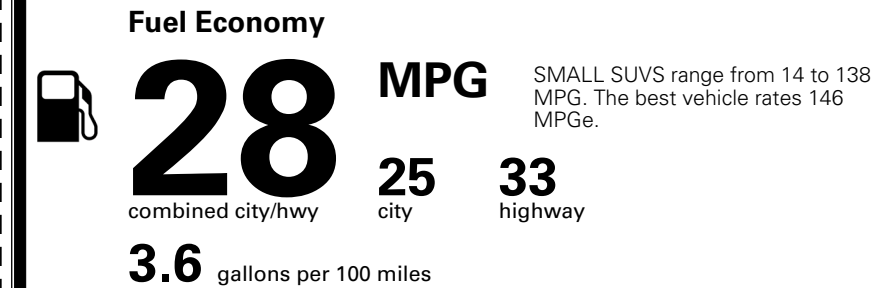

EPA DOT Fuel Economy and Environment

Gasoline Vehicle

You spend $250 more in fuel costs over 5 years compared to the average new vehicle.

Annual fuel cost $1,750