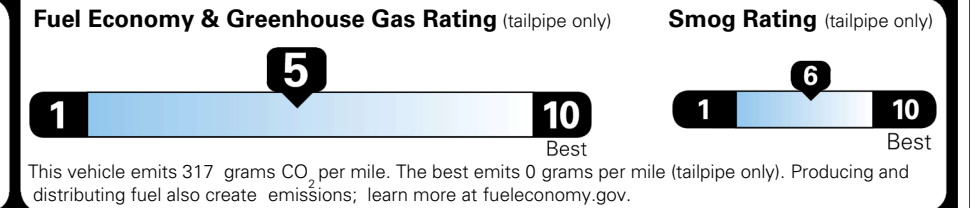

EPA DOT Fuel Economy and Environment

Gasoline Vehicle

You spend \$250 more in fuel costs over 5 years compared to the average new vehicle.

Annual fuel cost \$1,750

Actual results will vary for many reasons, including driving conditions and how you drive and maintain your vehicle. The average new vehicle gets 29 MPG and costs \$8,500 to fuel over 5 years. Cost estimates are based on 15,000 miles per year at \$ 3.30 per gallon. MPGe is miles per gasoline gallon equivalent. Vehicle emissions are a significant cause of climate change and smog.