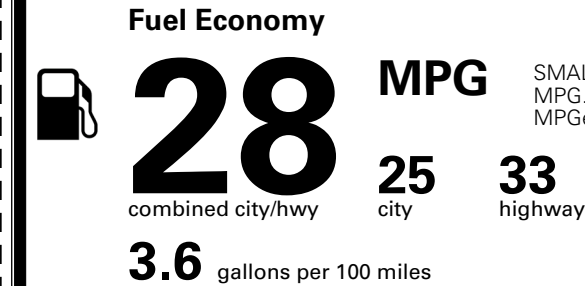

\$ 32,285.00

INLAND FREIGHT AND HANDLING

\$ 1,495.00

TOTAL MANUFACTURER'S SUGGESTED RETAIL PRICE ▶

\$ 33,780.00

TOTAL ADDITIONAL WEIGHT: 6.6

*Additional terms and conditions apply.

**Kia Connect may be currently unavailable for some Model Year 2022 and newer vehicles sold or purchased in Massachusetts; please see owners.kia.com for more information.

EPA DOT Fuel Economy and Environment

SMALL SUVs range from 14 to 125 MPG. The best vehicle rates 146 MPGe.

Gasoline Vehicle

You spend **\$250** more in fuel costs over 5 years compared to the average new vehicle.