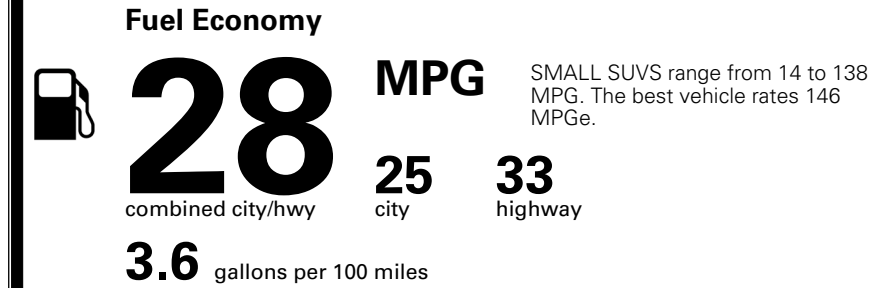

MSRP INCLUDING OPTIONS \$ 32,535.00

INLAND FREIGHT AND HANDLING \$ 1,495.00

TOTAL MANUFACTURER'S SUGGESTED RETAIL PRICE ▶ \$ 34,030.00

TOTAL ADDITIONAL WEIGHT: 14.9

EPA DOT Fuel Economy and Environment

Gasoline Vehicle