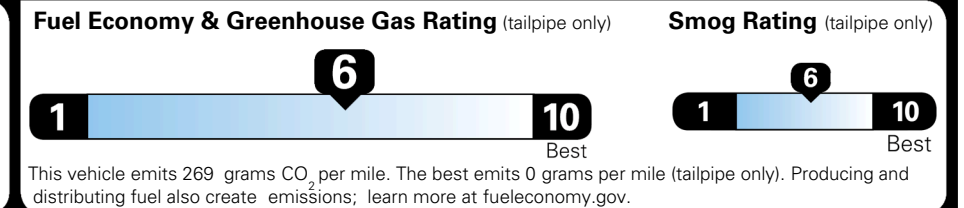

Actual results will vary for many reasons, including driving conditions and how you drive and maintain your vehicle. The average new vehicle gets 29 MPG and costs $8,500 to fuel over 5 years. Cost estimates are based on 15,000 miles per year at $ 3.30 per gallon. MPGe is miles per gasoline gallon equivalent. Vehicle emissions are a significant cause of climate change and smog.

fueleconomy.gov

Calculate personalized estimates and compare vehicles

GOVERNMENT 5-STAR SAFETY RATINGS

Overall Vehicle Score ★ ★ ★ ★ ★

Based on the combined rating of frontal, side and rollover. Should ONLY be compared to other vehicles of similar size and weight.

Frontal Driver ★ ★ ★ ★ ★

Crash Passenger ★ ★ ★ ★ ★

Based on the risk of injury in a frontal impact. Should ONLY be compared to other vehicles of similar size and weight.

Side Front seat ★ ★ ★ ★ ★

Crash Rear seat ★ ★ ★ ★ ★

Star ratings based on the risk of injury in a side impact.

Rollover ★ ★ ★ ★ ★

Star ratings based on the risk of rollover in a single-vehicle crash.

Star ratings range from 1 to 5 stars (★★★★★) with 5 being the highest.

Source: National Highway Traffic Safety Administration (NHTSA).

www.safercar.gov or 1-888-327-4236

Manufacturer's suggested retail price includes Manufacturer's recommended pre-delivery service. License and title fees, state and local taxes and other dealer installed options and accessories are not included in the manufacturer's suggested retail price.

PARTS CONTENT INFORMATION

FOR VEHICLES IN THIS CAR LINE U.S./CANADIAN PARTS CONTENT: 20 %

MAJOR SOURCES OF FOREIGN PARTS:
MEXICO: 45%
KOREA: 30%

NOTE: PARTS CONTENT DOES NOT INCLUDE FINAL ASSEMBLY, DISTRIBUTION, OR OTHER NON-PARTS COSTS.

FOR THIS VEHICLE FINAL ASSEMBLY POINT: PESQUERIA, NL, MEXICO

COUNTRY OF ORIGIN

ENGINE (MOTOR): USA

TRANSMISSION: MEXICO