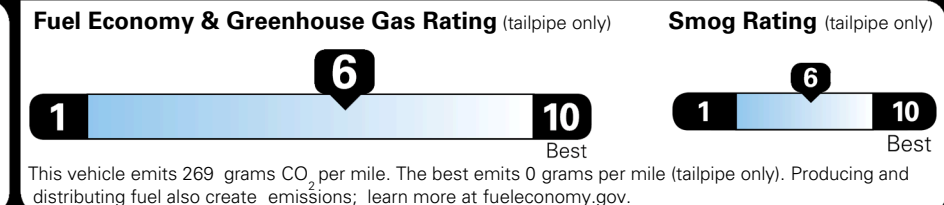

EPA DOT Fuel Economy and Environment

Gasoline Vehicle

You save \$1,000
 in fuel costs over 5 years compared to the average new vehicle.

Annual fuel cost \$1,500

Actual results will vary for many reasons, including driving conditions and how you drive and maintain your vehicle. The average new vehicle gets 29 MPG and costs \$8,500 to fuel over 5 years. Cost estimates are based on 15,000 miles per year at \$ 3.30 per gallon. MPGe is miles per gasoline gallon equivalent. Vehicle emissions are a significant cause of climate change and smog.