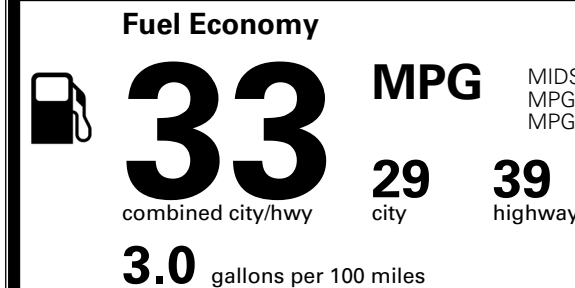

EPA DOT Fuel Economy and Environment

Gasoline Vehicle

You save \$1,000
 in fuel costs over 5 years compared to the average new vehicle.

Annual fuel cost \$1,500

Actual results will vary for many reasons, including driving conditions and how you drive and maintain your vehicle. The average new vehicle gets 29 MPG and costs \$8,500 to fuel over 5 years. Cost estimates are based on 15,000 miles per year at \$ 3.30 per gallon. MPGe is miles per gasoline gallon equivalent. Vehicle emissions are a significant cause of climate change and smog.