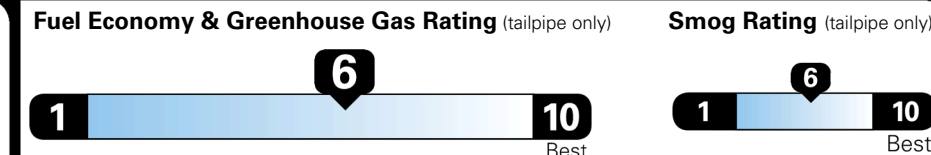

TOTAL MANUFACTURER'S SUGGESTED RETAIL PRICE ▶ \$ 24,635.00

TOTAL ADDITIONAL WEIGHT:

*Additional terms and conditions apply.
 **Kia Connect may be currently unavailable for some Model Year 2022 and newer vehicles sold or purchased in Massachusetts; please see owners.kia.com for more information.
 NOTE: When you purchase this vehicle, Kia America, Inc. collects personal information you provide to the dealership. For information on our collection and use of personal information and your rights, please see our Privacy Policy on www.kia.com.

EPA DOT Fuel Economy and Environment

Gasoline Vehicle

You save \$1,000
 in fuel costs over 5 years compared to the average new vehicle.

Annual fuel cost \$1,500

Actual results will vary for many reasons, including driving conditions and how you drive and maintain your vehicle. The average new vehicle gets 29 MPG and costs \$8,500 to fuel over 5 years. Cost estimates are based on 15,000 miles per year at \$ 3.30 per gallon. MPGe is miles per gasoline gallon equivalent. Vehicle emissions are a significant cause of climate change and smog.