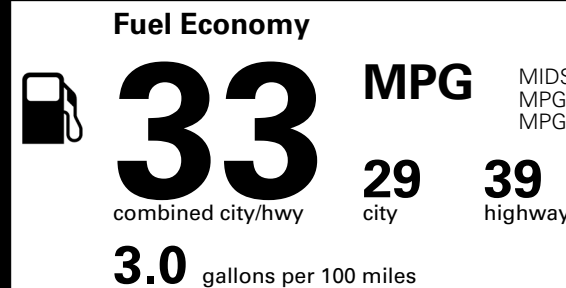

EPA DOT Fuel Economy and Environment

Gasoline Vehicle

You save \$1,000
 in fuel costs over 5 years compared to the average new vehicle.

Annual fuel cost \$1,500

Actual results will vary for many reasons, including driving conditions and how you drive and maintain your vehicle. The average new vehicle gets 29 MPG and costs \$8,500 to fuel over 5 years. Cost estimates are based on 15,000 miles per year at \$ 3.30 per gallon. MPGe is miles per gasoline gallon equivalent. Vehicle emissions are a significant cause of climate change and smog.